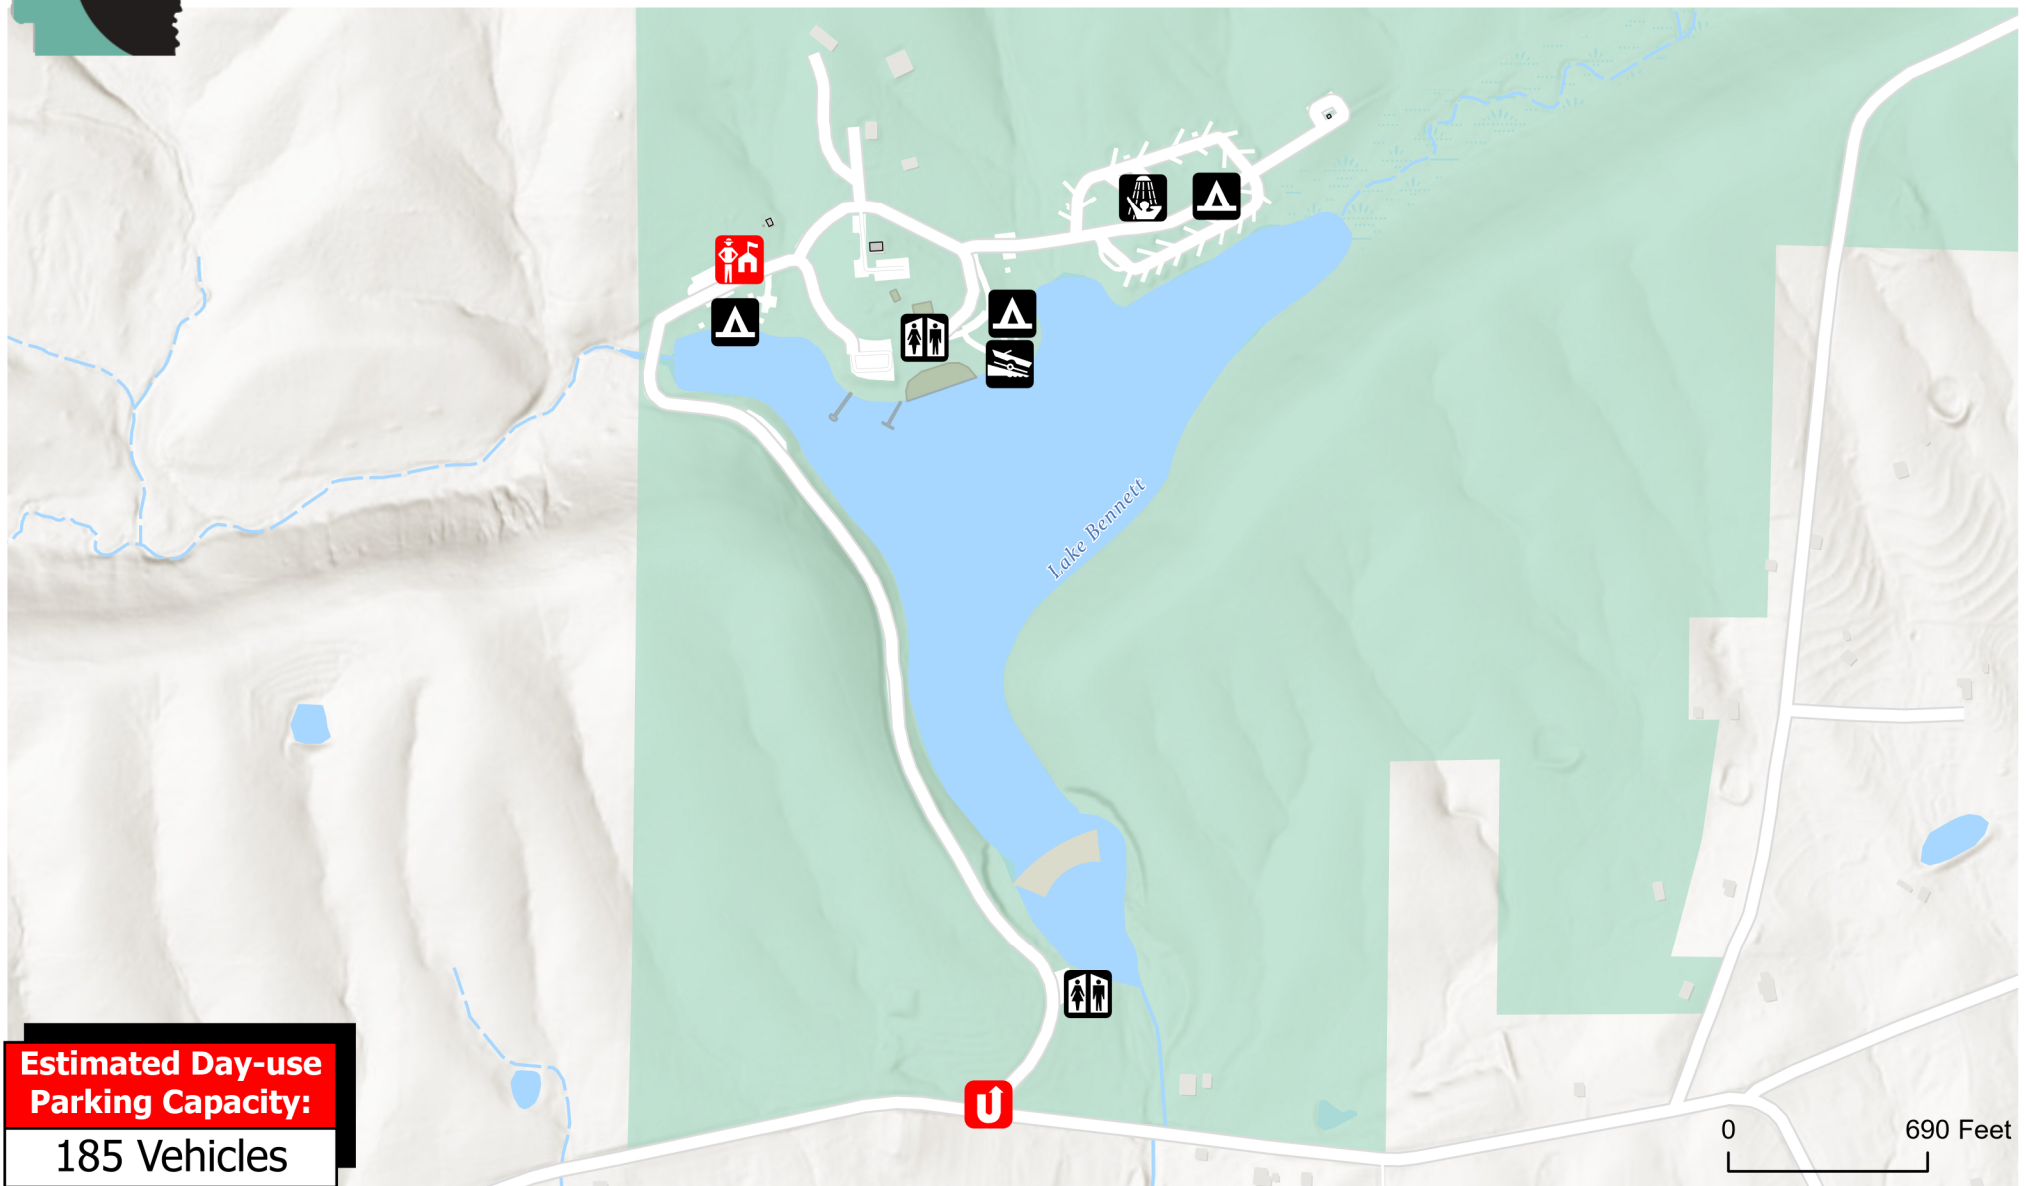

Each park has set maximum capacity levels to ensure guest safety, protection of resources, and stress on infrastructure. For the 2024 eclipse event, entry will be first-come, first served. When the park is full, further entry may not be allowed.

**Estimated Day-use
Parking Capacity:
185 Vehicles**

WOOLLY HOLLOW STATE PARK

- Park Entrance Checkpoint
- Visitor Aid
- Restroom
- Camping
- Boat Ramp
- Visitor Information
- No Entry
- Bathhouse
- Lodging

This map was created by the Arkansas State Parks Information & Innovation Section to visualize general location(s) of subject property in relation to properties owned, leased, or otherwise managed by the Arkansas Department of Parks, Heritage, & Tourism. Unauthorized use of this map is prohibited.

Arkansas State Parks
1 Capitol Mall - Little Rock, AR 72201
ArkansasStateParks.com