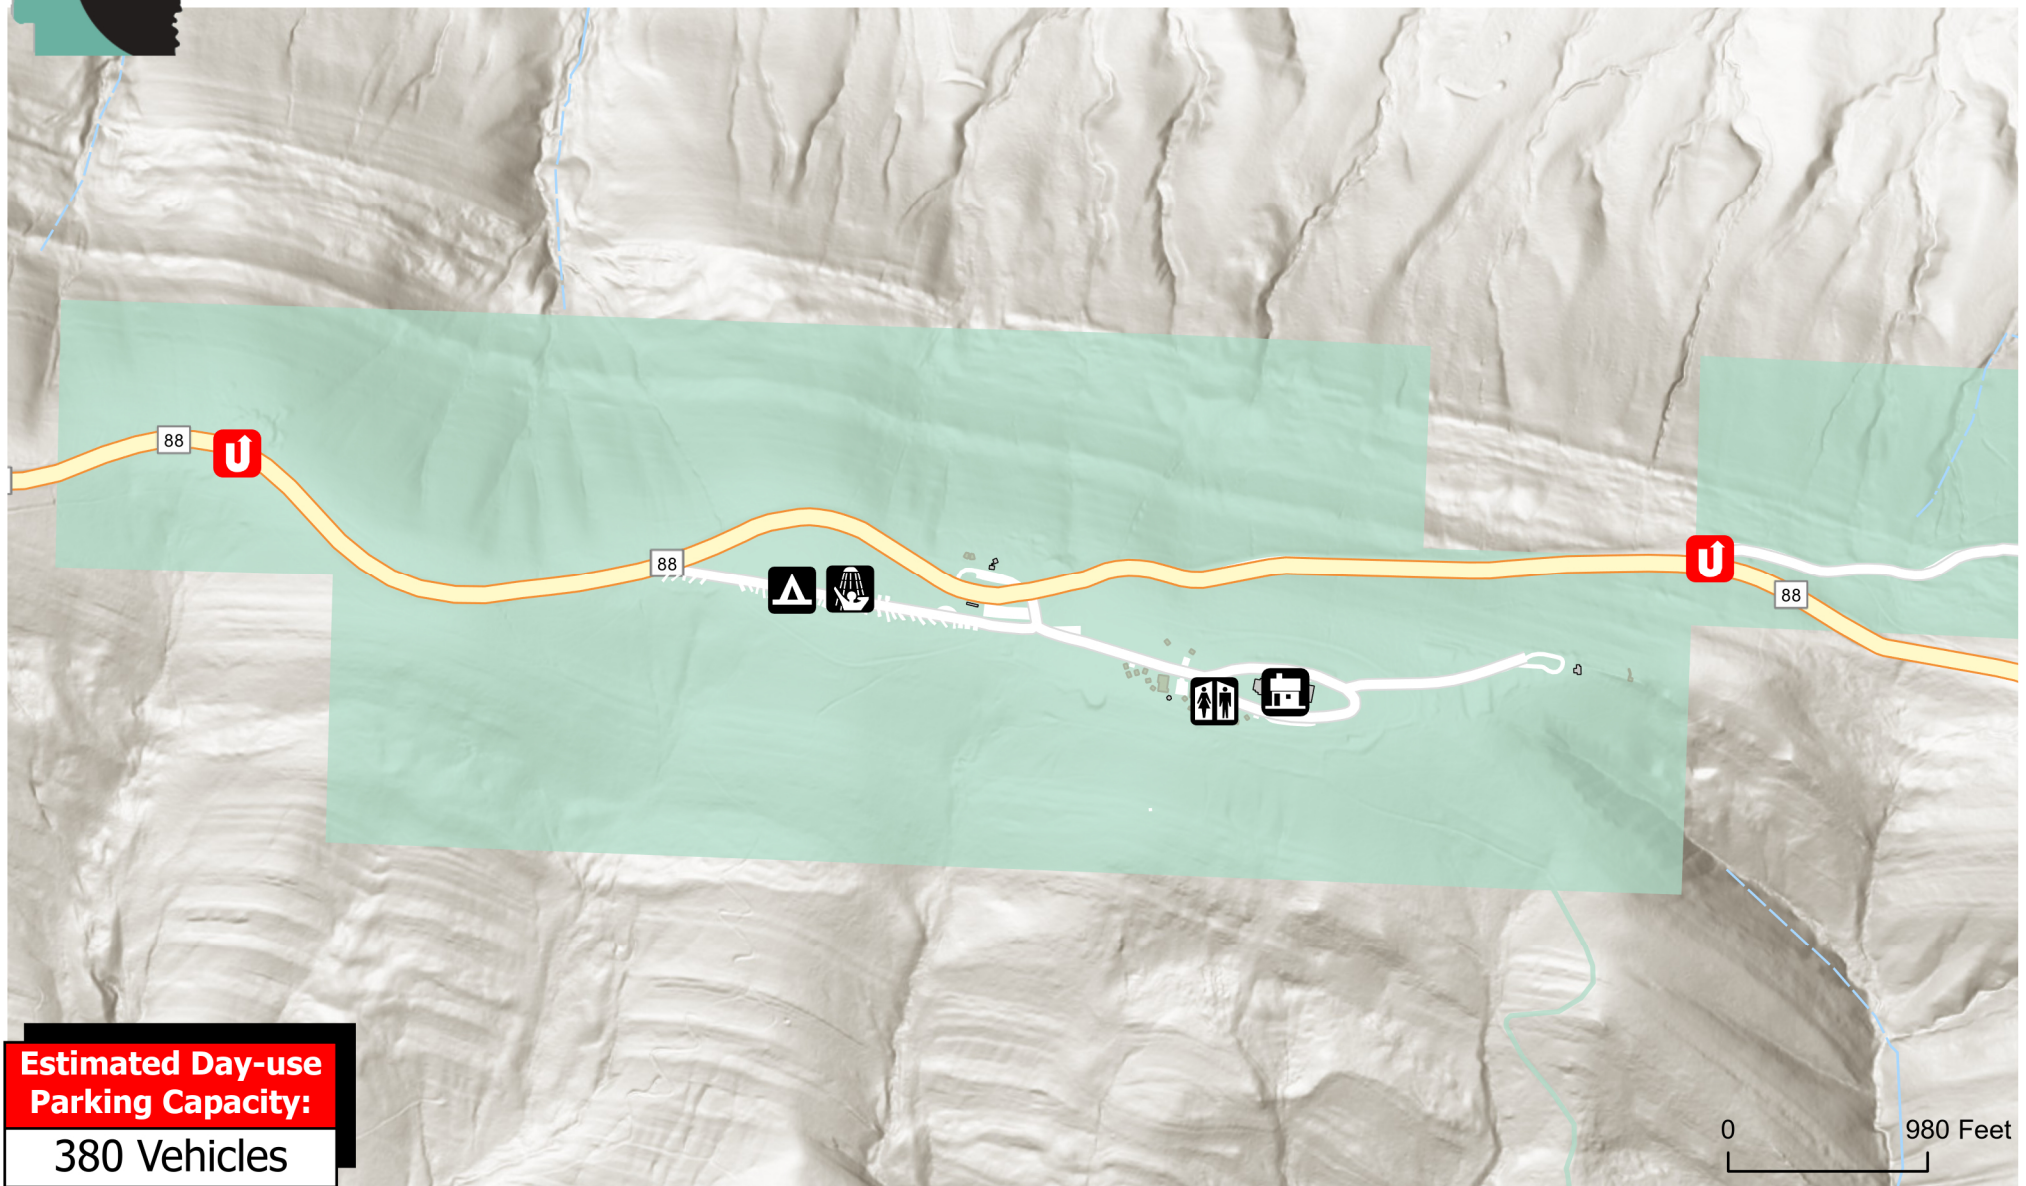

Each park has set maximum capacity levels to ensure guest safety, protection of resources, and stress on infrastructure. For the 2024 eclipse event, entry will be first-come, first served. When the park is full, further entry may not be allowed.

**Estimated Day-use  
Parking Capacity:  
380 Vehicles**

**QUEEN WILHELMINA STATE PARK**

- Park Entrance Checkpoint
- Visitor Aid
- Restroom
- Camping
- Boat Ramp
- Visitor Information
- No Entry
- Bathhouse
- Lodging