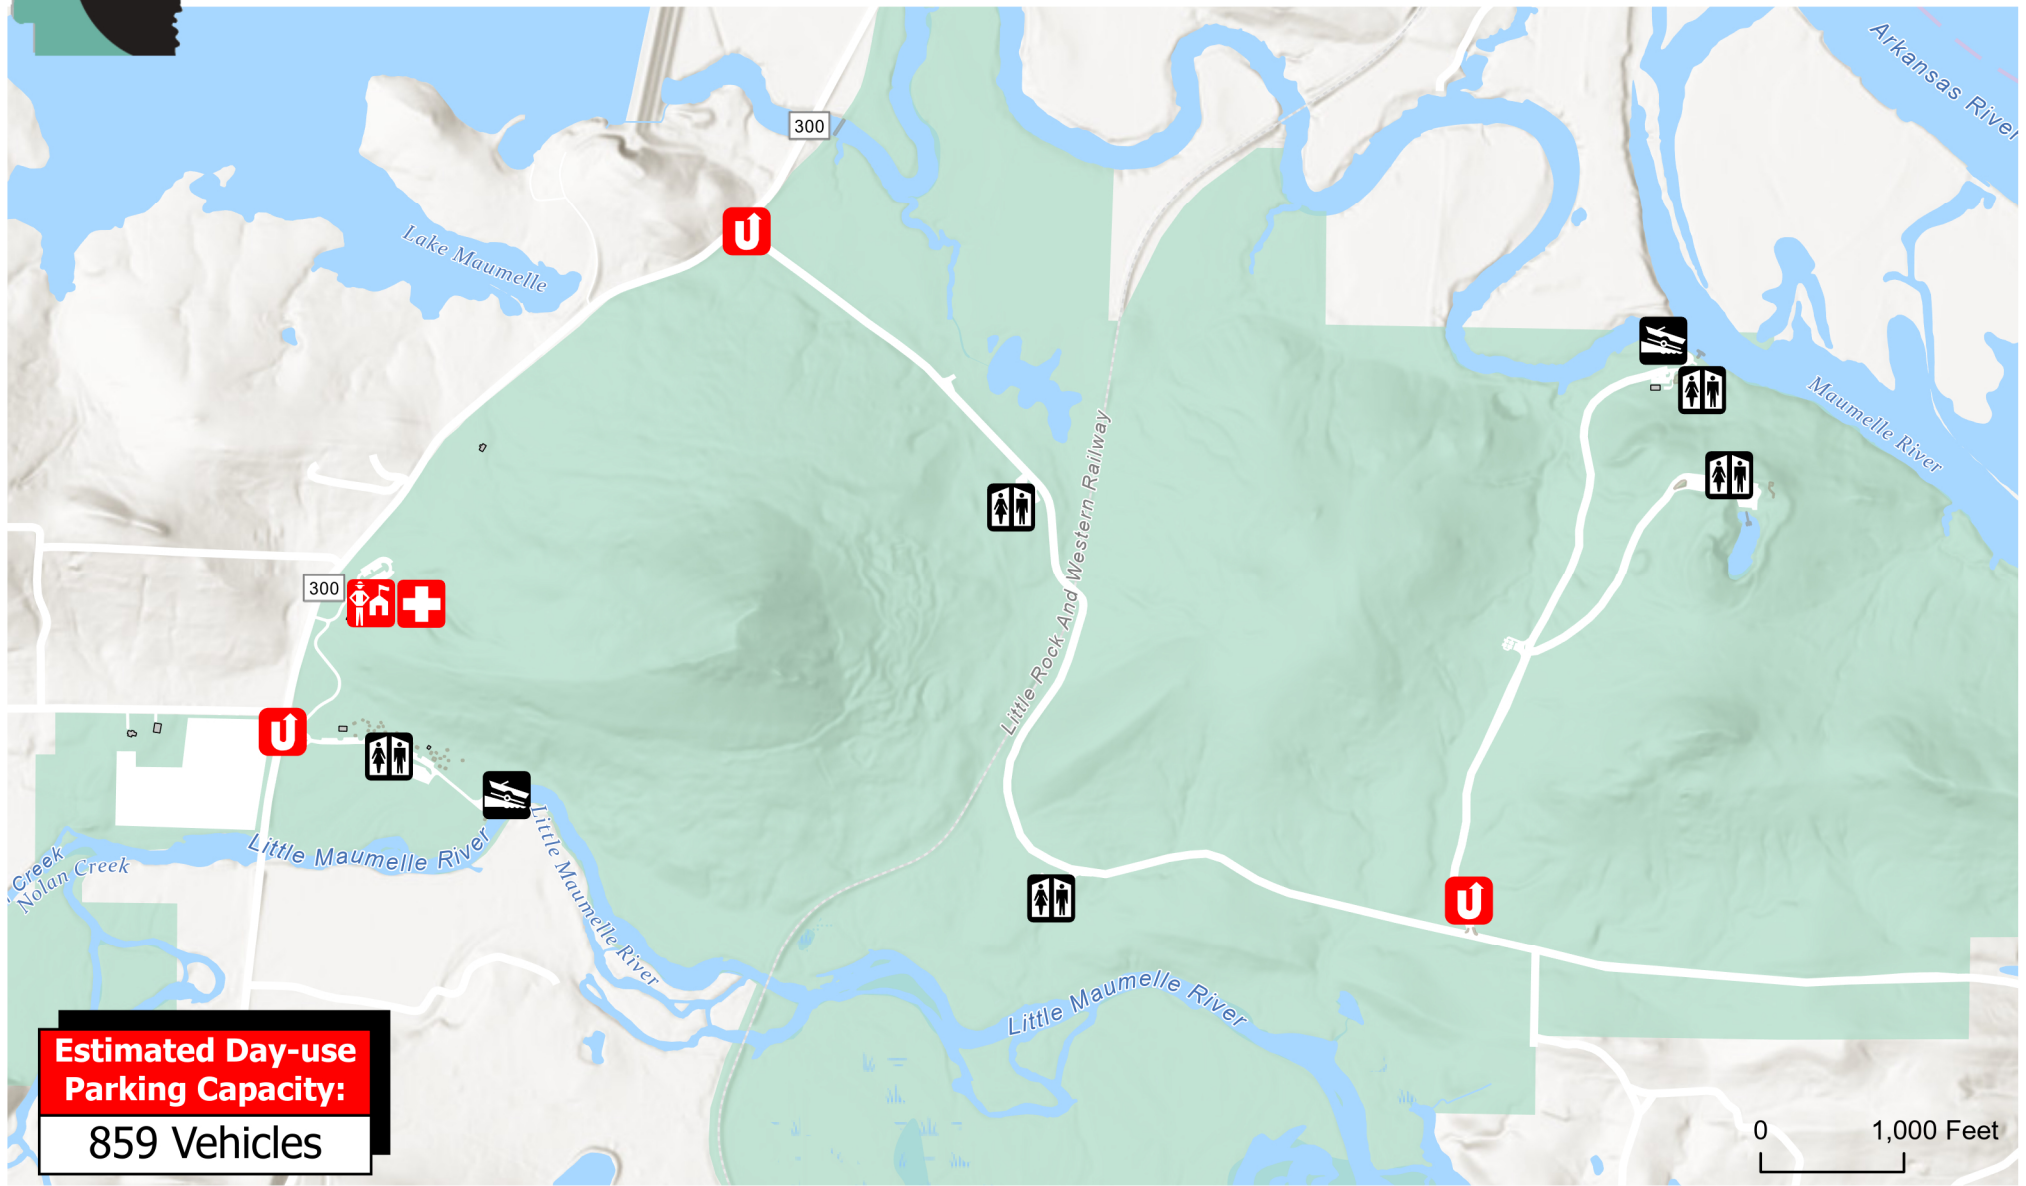

Each park has set maximum capacity levels to ensure guest safety, protection of resources, and stress on infrastructure. For the 2024 eclipse event, entry will be first-come, first served. When the park is full, further entry may not be allowed.

PINNACLE MOUNTAIN STATE PARK

- Park Entrance Checkpoint
- Visitor Aid
- Restroom
- Camping
- Boat Ramp
- Visitor Information
- No Entry
- Bathhouse
- Lodging

This map was created by the Arkansas State Parks Information & Innovation Section to visualize general location(s) of subject property in relation to properties owned, leased, or otherwise managed by the Arkansas Department of Parks, Heritage, & Tourism. Unauthorized use of this map is prohibited.

Arkansas State Parks
1 Capitol Mall - Little Rock, AR 72201
ArkansasStateParks.com