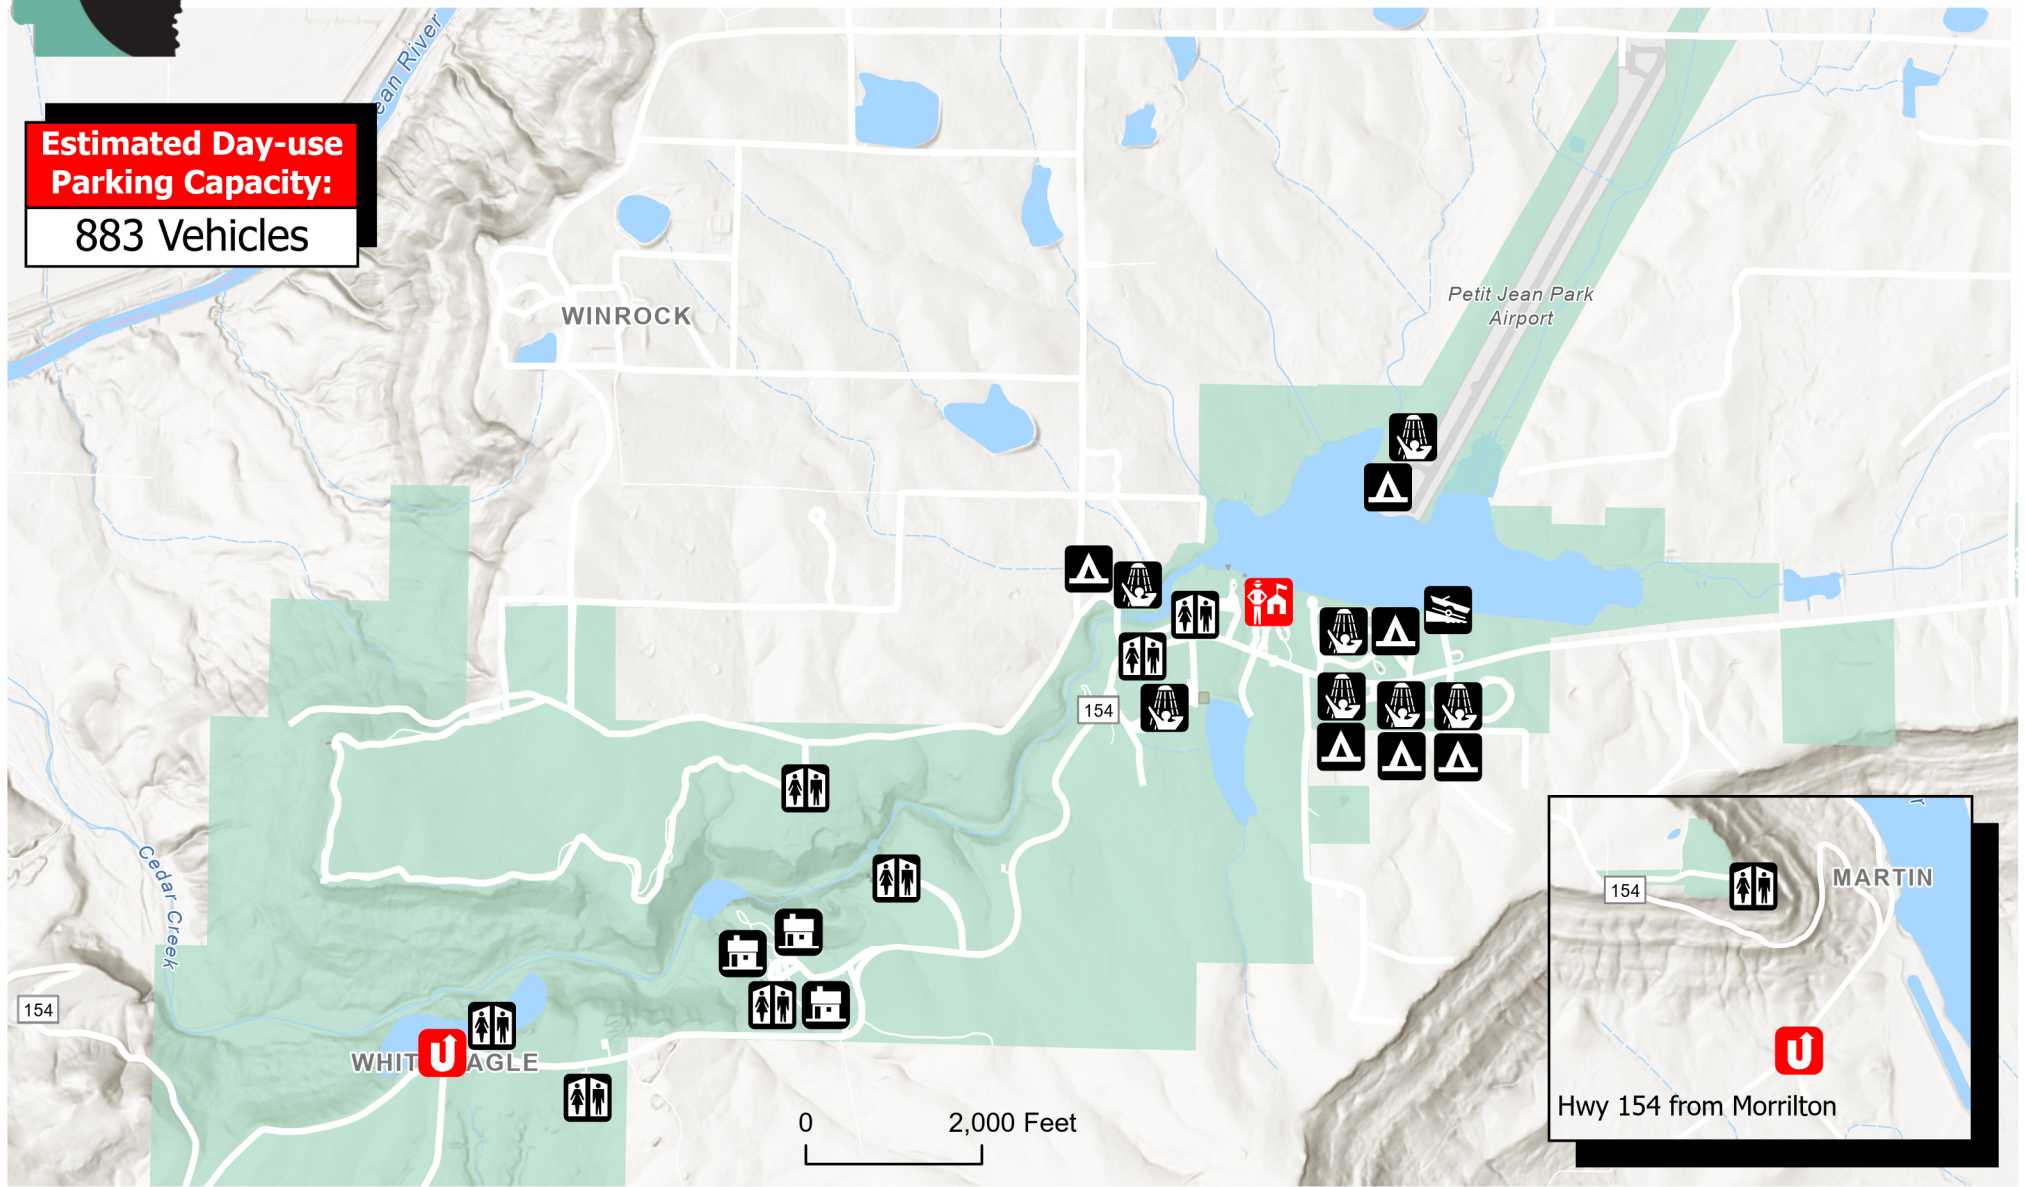

Each park has set maximum capacity levels to ensure guest safety, protection of resources, and stress on infrastructure. For the 2024 eclipse event, entry will be first-come, first served. When the park is full, further entry may not be allowed.

**Estimated Day-use
Parking Capacity:
883 Vehicles**

PETIT JEAN STATE PARK

-  Park Entrance Checkpoint
-  Visitor Aid
-  Restroom
-  Camping
-  Boat Ramp
-  Visitor Information
-  No Entry
-  Bathhouse
-  Lodging

This map was created by the Arkansas State Parks Information & Innovation Section to visualize general location(s) of subject property in relation to properties owned, leased, or otherwise managed by the Arkansas Department of Parks, Heritage, & Tourism. Unauthorized use of this map is prohibited.

Arkansas State Parks
1 Capitol Mall - Little Rock, AR 72201
ArkansasStateParks.com