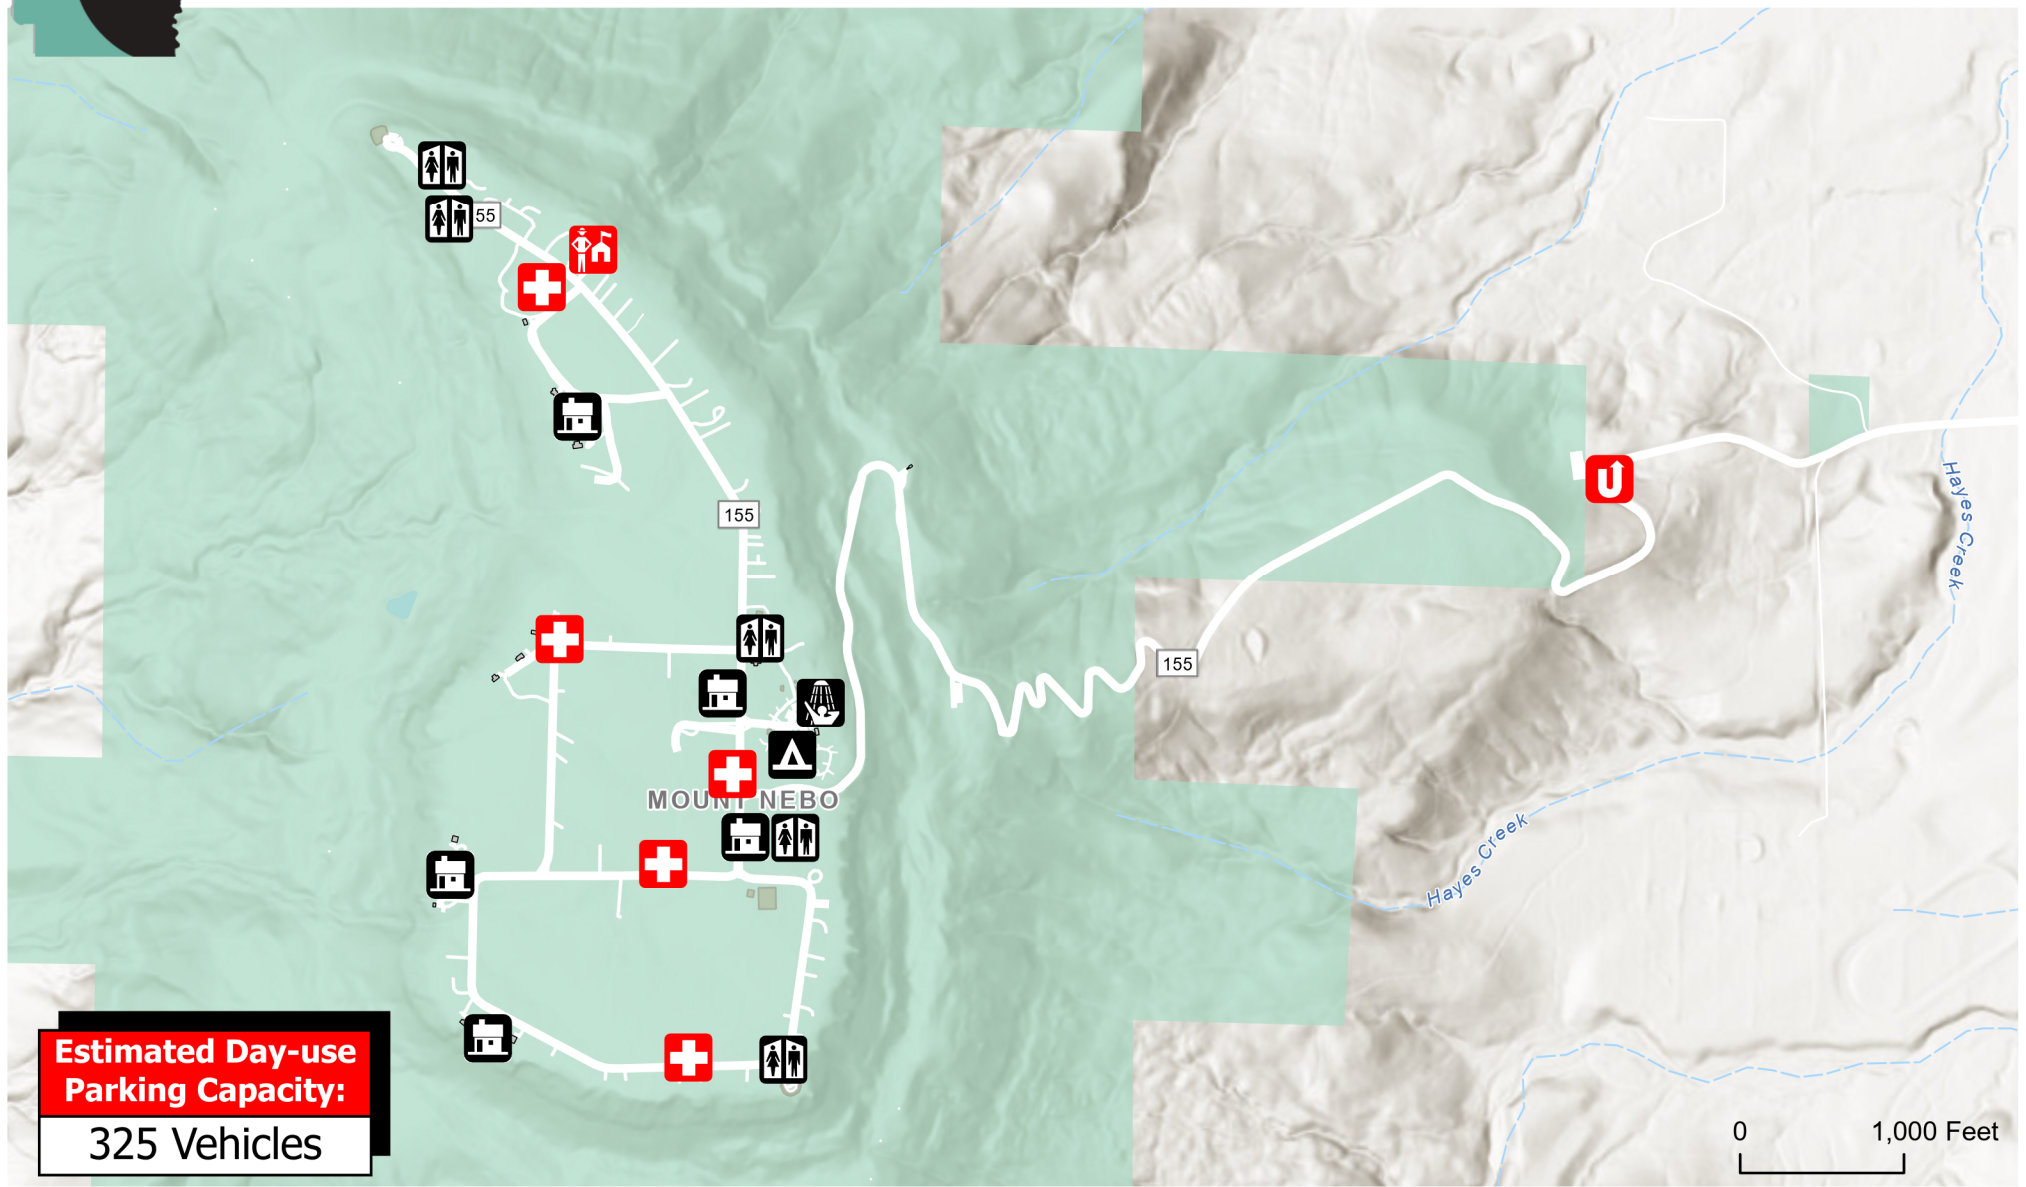

Each park has set maximum capacity levels to ensure guest safety, protection of resources, and stress on infrastructure. For the 2024 eclipse event, entry will be first-come, first served. When the park is full, further entry may not be allowed.

**MOUNT NEBO STATE PARK**

-  Park Entrance Checkpoint
-  Visitor Aid
-  Restroom
-  Camping
-  Boat Ramp
-  Visitor Information
-  No Entry
-  Bathhouse
-  Lodging

This map was created by the Arkansas State Parks Information & Innovation Section to visualize general location(s) of subject property in relation to properties owned, leased, or otherwise managed by the Arkansas Department of Parks, Heritage, & Tourism. Unauthorized use of this map is prohibited.

Arkansas State Parks  
1 Capitol Mall - Little Rock, AR 72201  
ArkansasStateParks.com