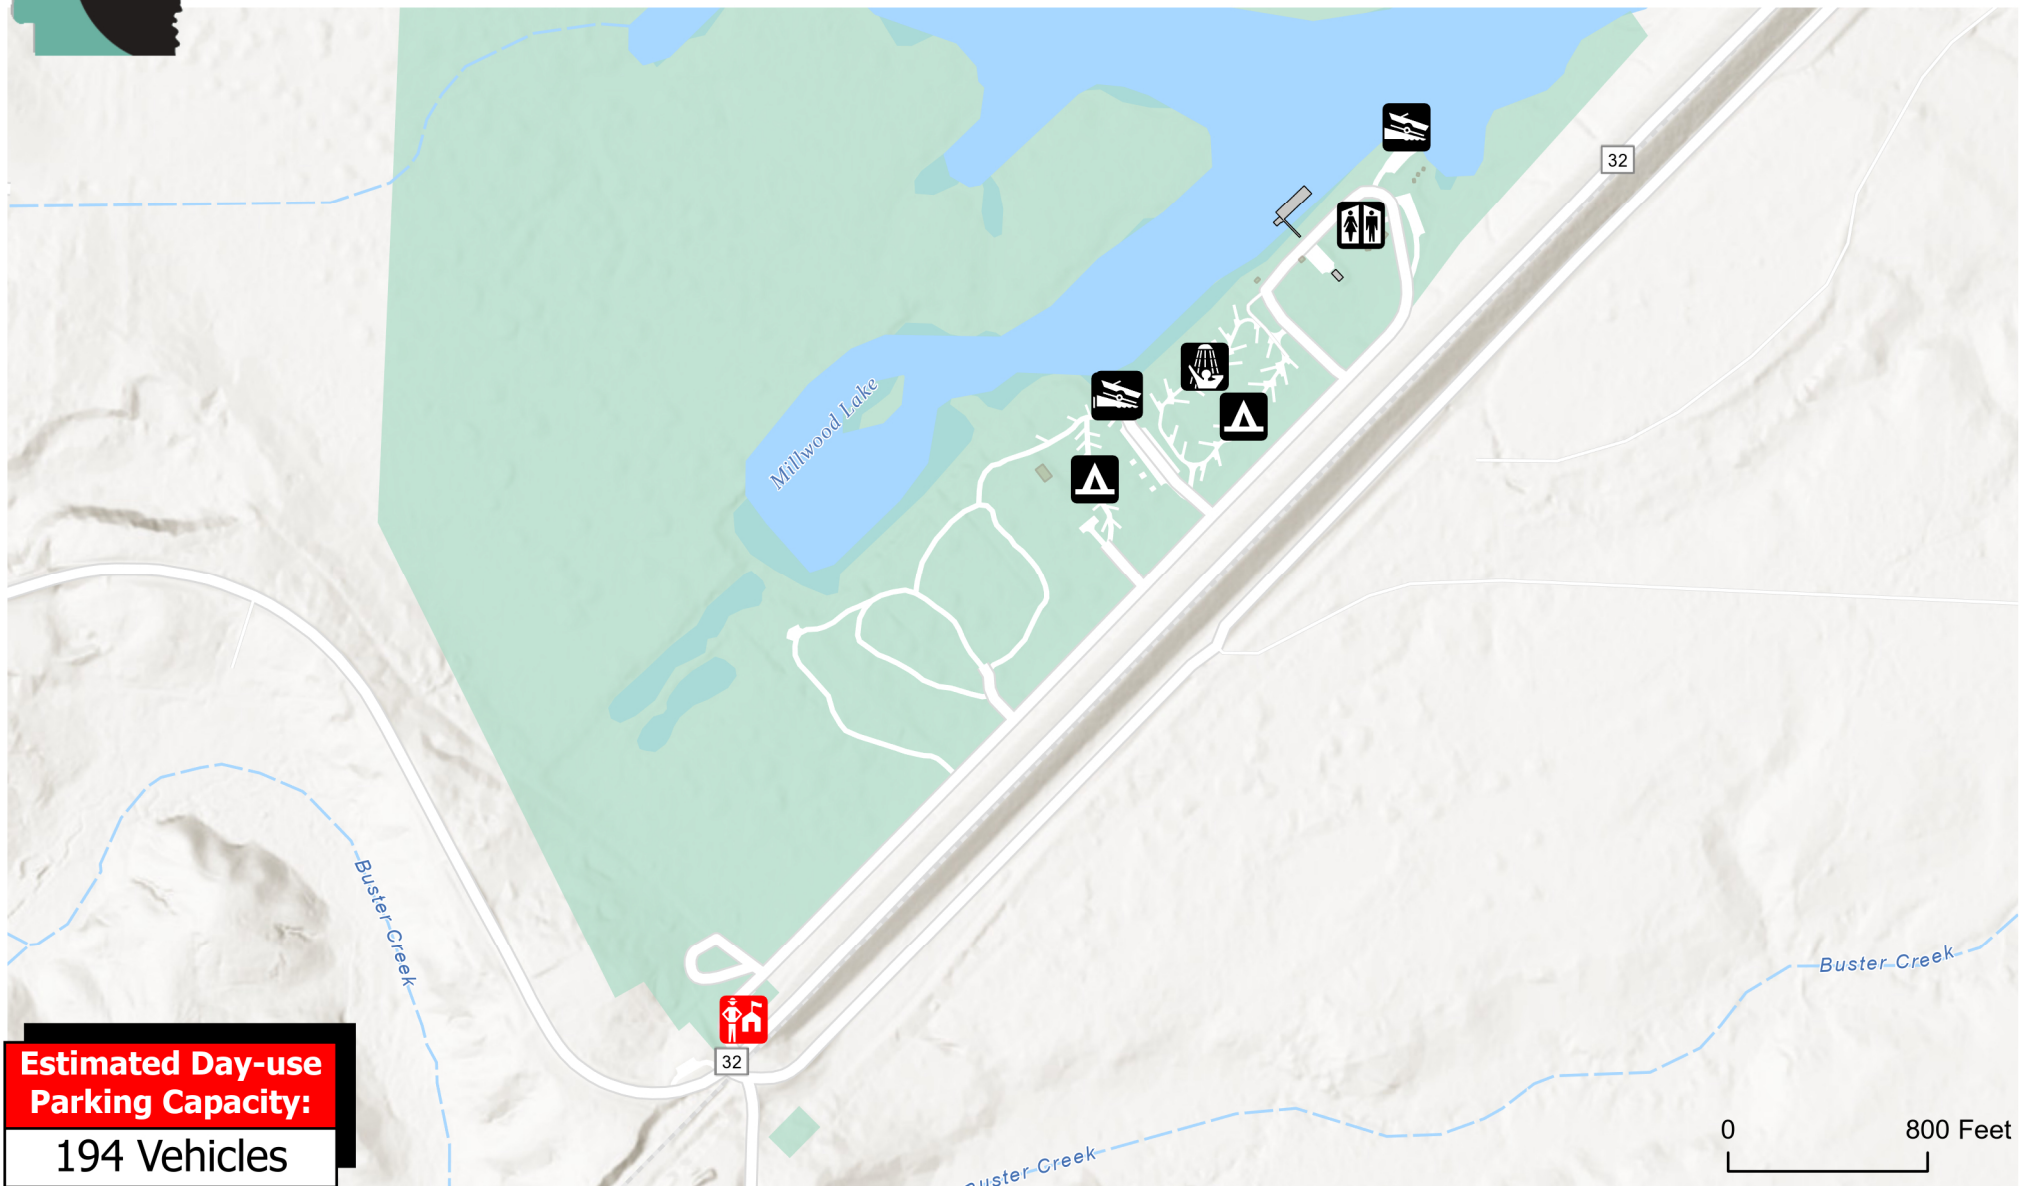

Each park has set maximum capacity levels to ensure guest safety, protection of resources, and stress on infrastructure. For the 2024 eclipse event, entry will be first-come, first served. When the park is full, further entry may not be allowed.

**Estimated Day-use  
Parking Capacity:  
194 Vehicles**

**MILLWOOD STATE PARK**

- Park Entrance Checkpoint
- Visitor Aid
- Restroom
- Camping
- Boat Ramp
- Visitor Information
- No Entry
- Bathhouse
- Lodging

This map was created by the Arkansas State Parks Information & Innovation Section to visualize general location(s) of subject property in relation to properties owned, leased, or otherwise managed by the Arkansas Department of Parks, Heritage, & Tourism. Unauthorized use of this map is prohibited.

Arkansas State Parks  
1 Capitol Mall - Little Rock, AR 72201  
ArkansasStateParks.com