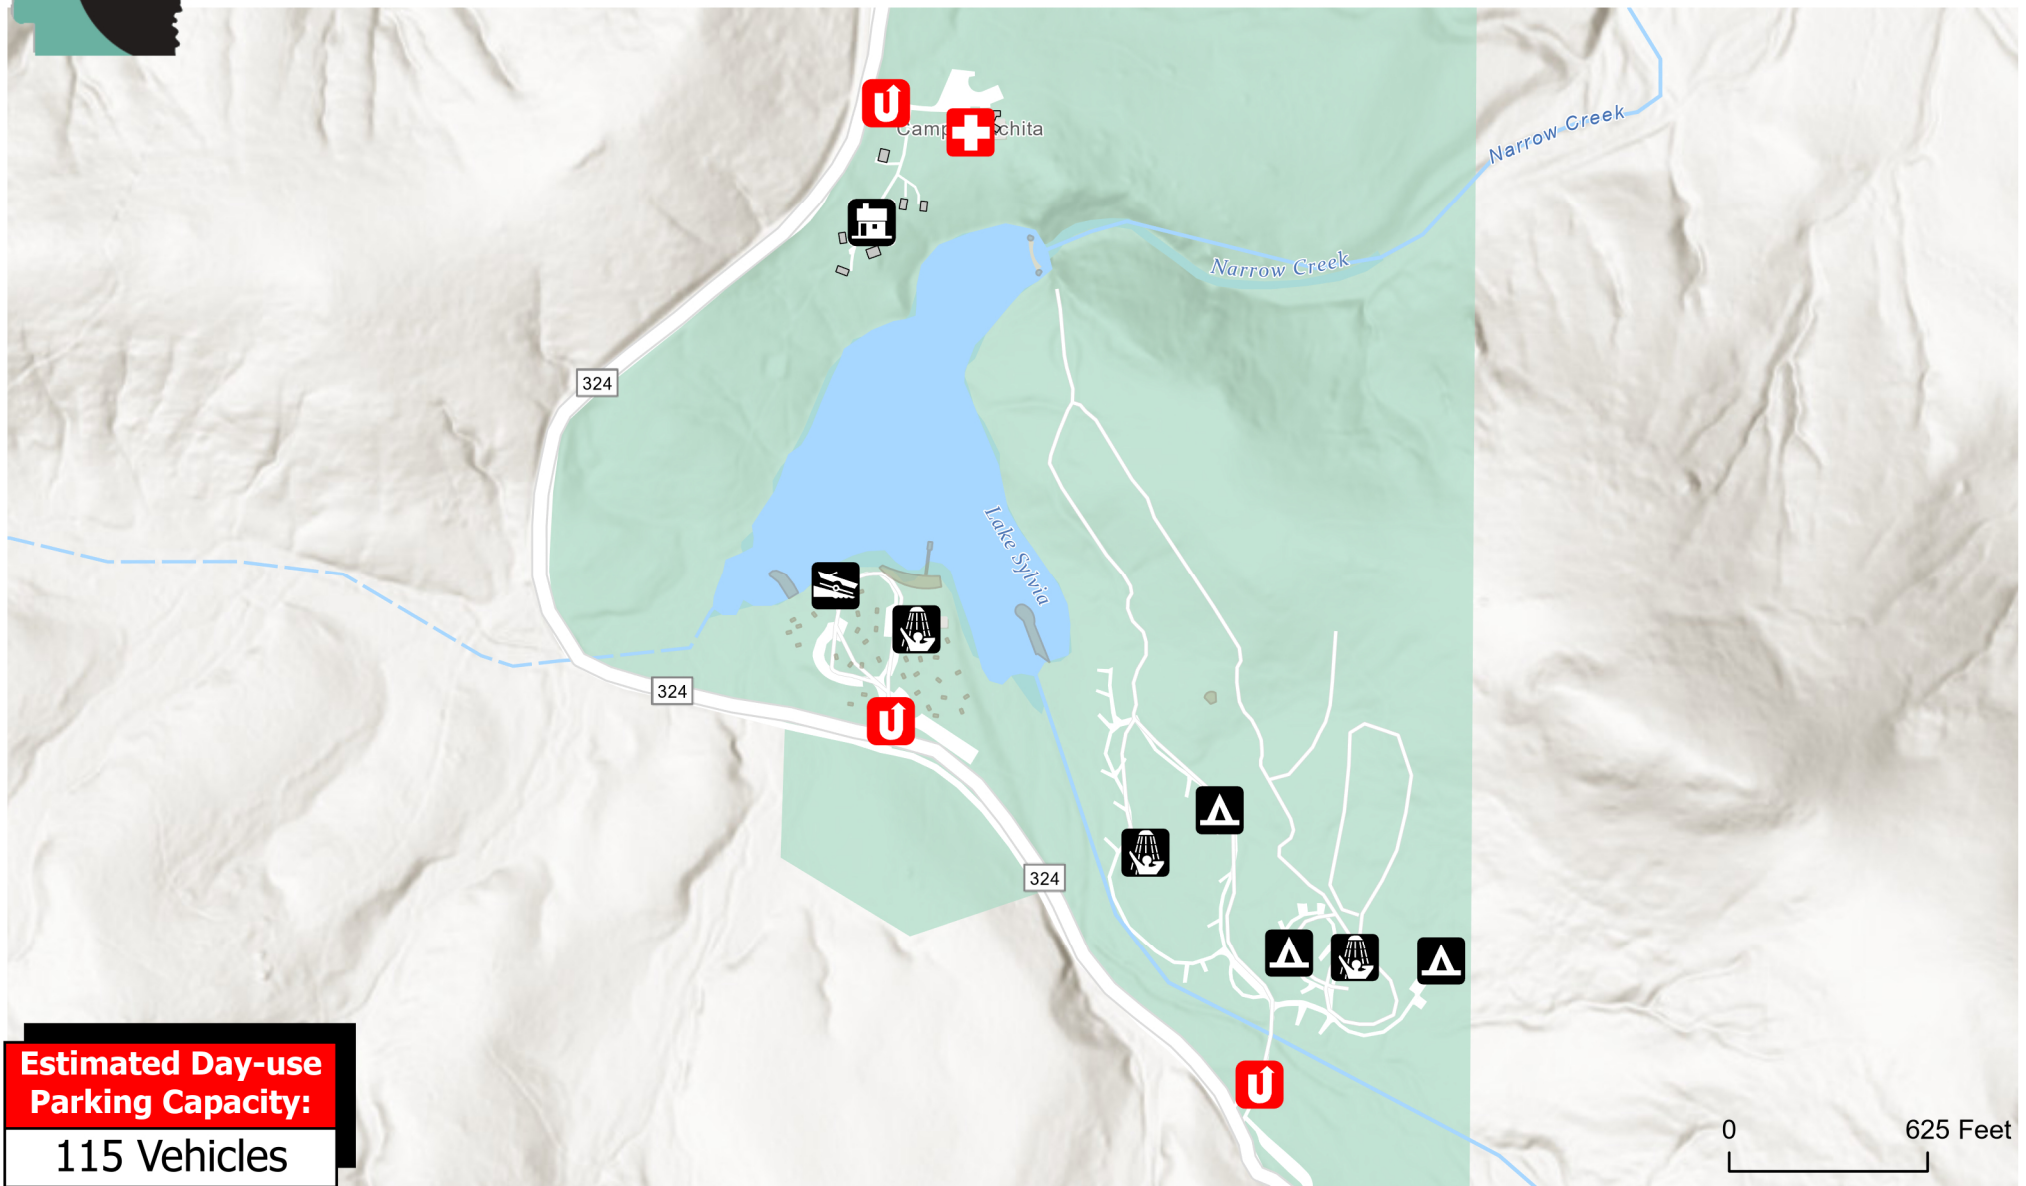

Each park has set maximum capacity levels to ensure guest safety, protection of resources, and stress on infrastructure. For the 2024 eclipse event, entry will be first-come, first served. When the park is full, further entry may not be allowed.

**Estimated Day-use
Parking Capacity:
115 Vehicles**

LAKE SYLVIA RECREATION AREA

- Park Entrance Checkpoint
- Visitor Aid
- Restroom
- Camping
- Boat Ramp
- Visitor Information
- No Entry
- Bathhouse
- Lodging

This map was created by the Arkansas State Parks Information & Innovation Section to visualize general location(s) of subject property in relation to properties owned, leased, or otherwise managed by the Arkansas Department of Parks, Heritage, & Tourism. Unauthorized use of this map is prohibited.

Arkansas State Parks
1 Capitol Mall - Little Rock, AR 72201
ArkansasStateParks.com