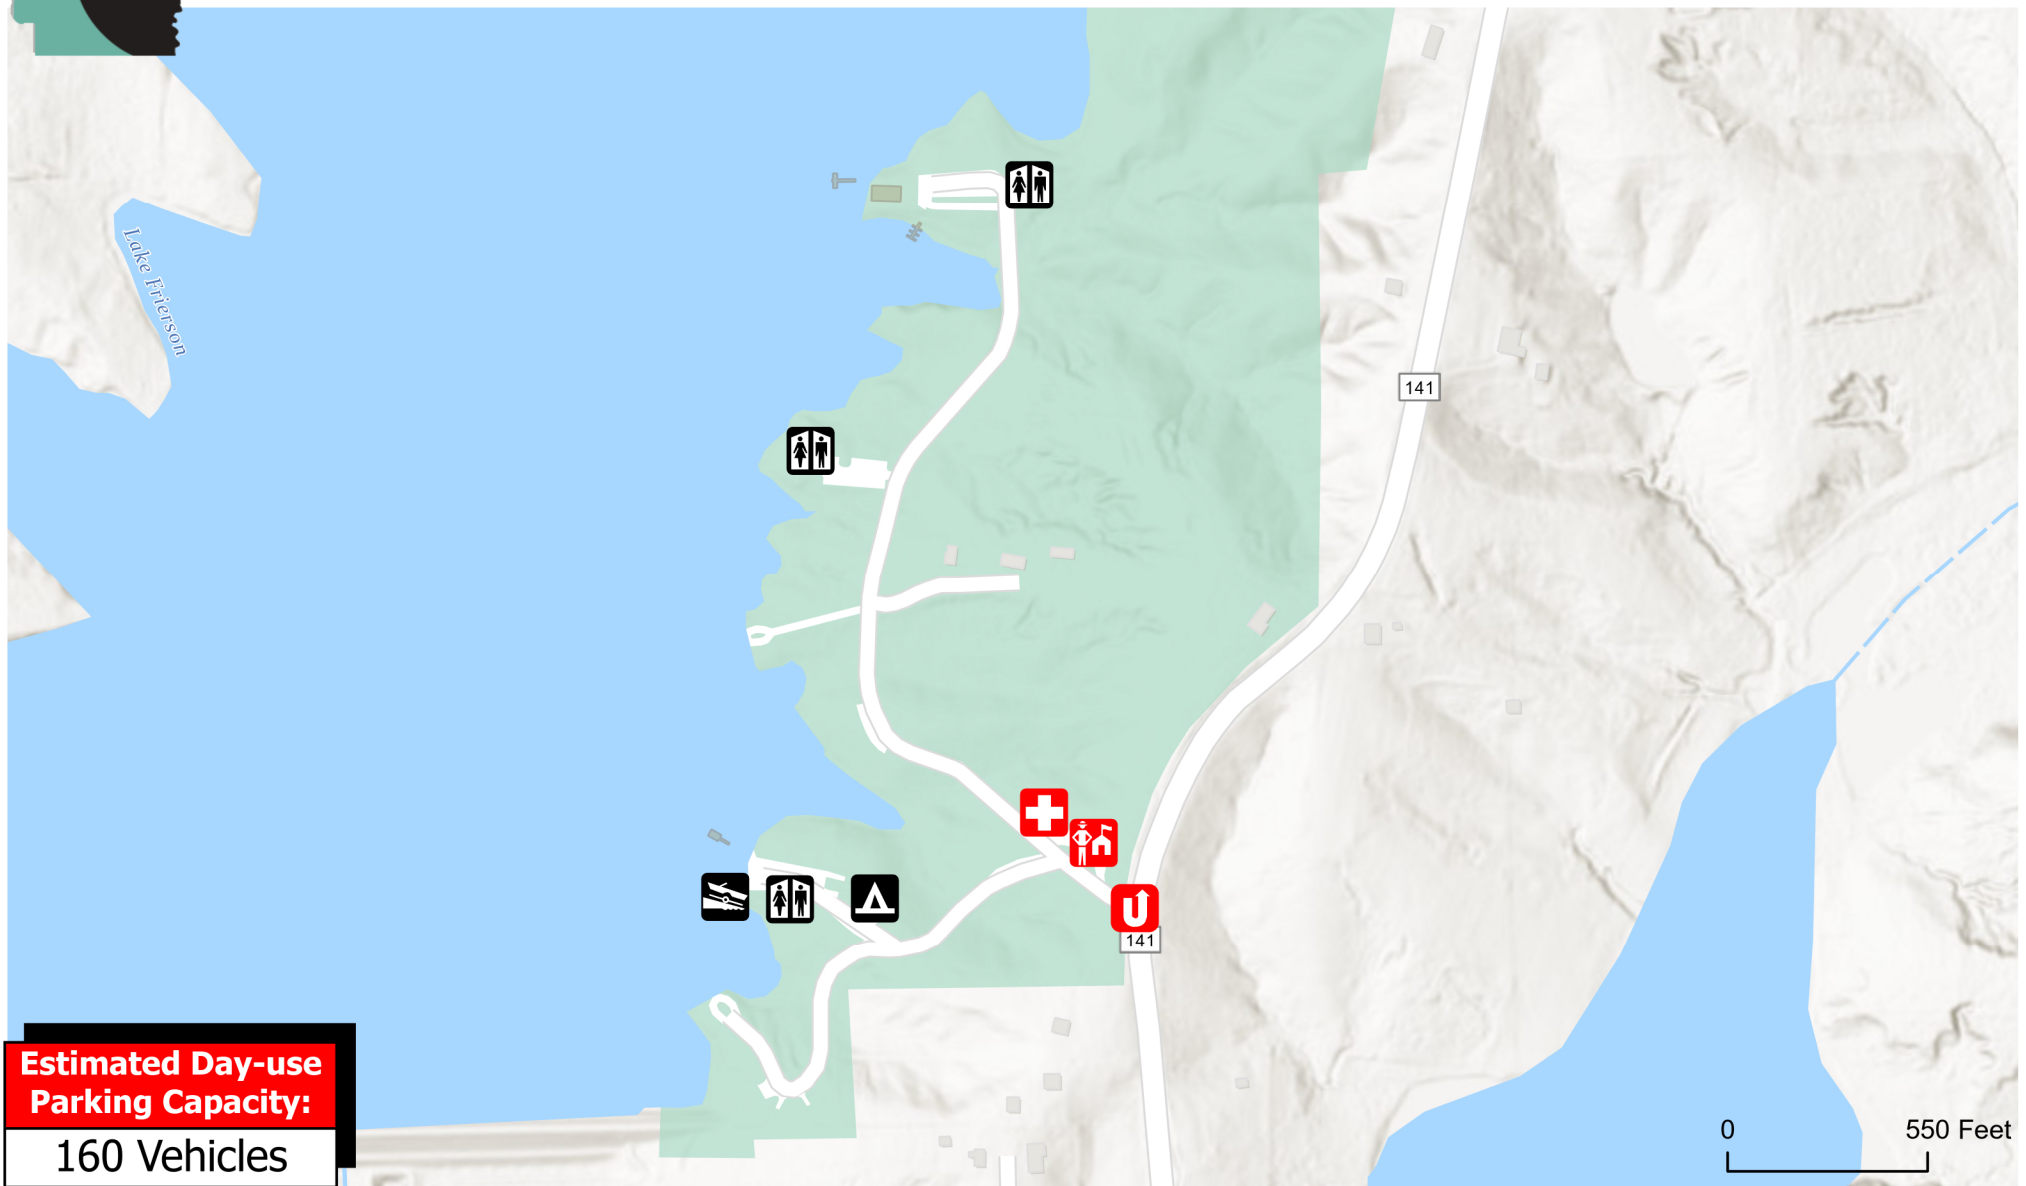

Each park has set maximum capacity levels to ensure guest safety, protection of resources, and stress on infrastructure. For the 2024 eclipse event, entry will be first-come, first served. When the park is full, further entry may not be allowed.

**Estimated Day-use  
Parking Capacity:  
160 Vehicles**

**LAKE FRIERSON STATE PARK**

-  Park Entrance Checkpoint
-  Visitor Aid
-  Restroom
-  Camping
-  Boat Ramp
-  Visitor Information
-  No Entry
-  Bathhouse
-  Lodging

This map was created by the Arkansas State Parks Information & Innovation Section to visualize general location(s) of subject property in relation to properties owned, leased, or otherwise managed by the Arkansas Department of Parks, Heritage, & Tourism. Unauthorized use of this map is prohibited.

Arkansas State Parks  
1 Capitol Mall - Little Rock, AR 72201  
ArkansasStateParks.com