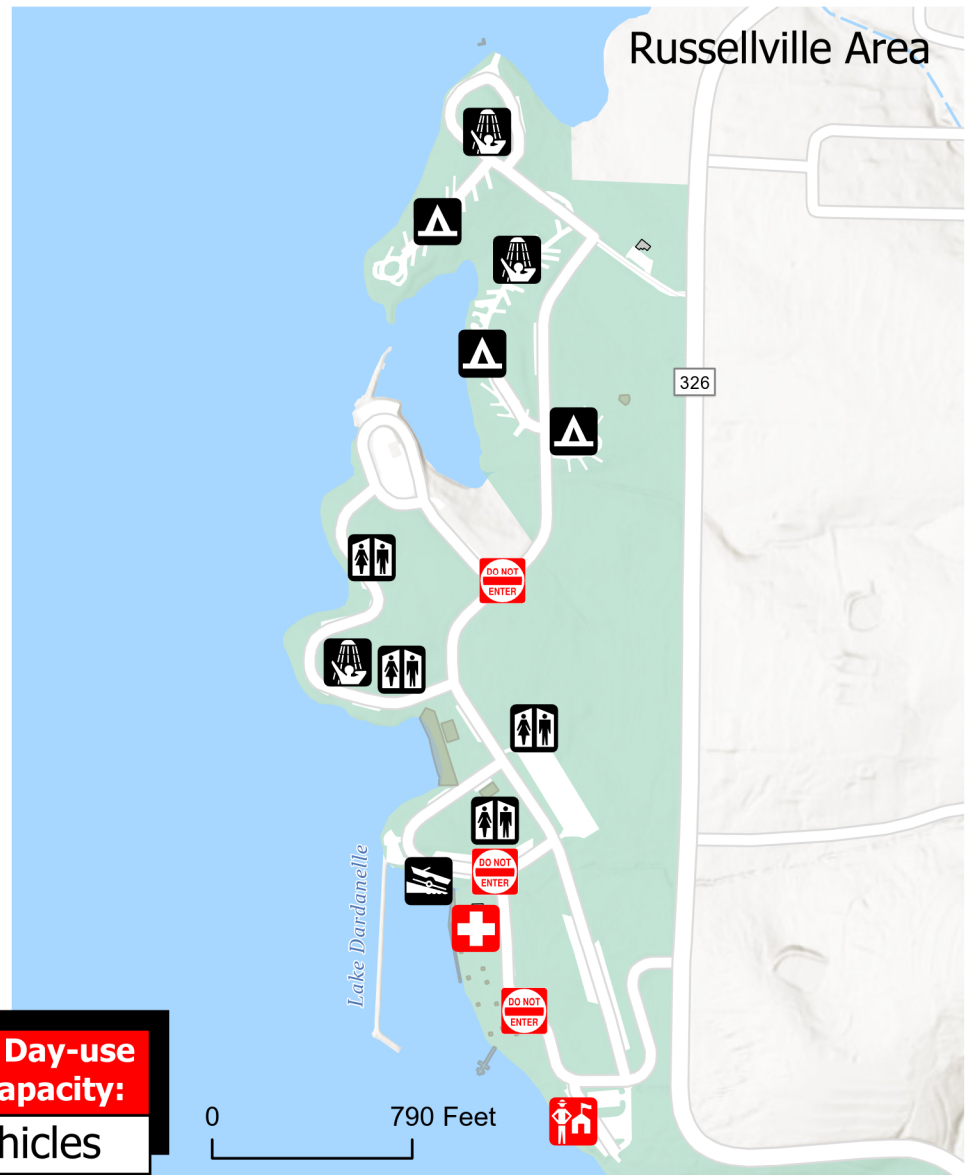

Each park has set maximum capacity levels to ensure guest safety, protection of resources, and stress on infrastructure. For the 2024 eclipse event, entry will be first-come, first served. When the park is full, further entry may not be allowed.

**LAKE DARDANELLE STATE PARK**

- Park Entrance Checkpoint
- Visitor Aid
- Restroom
- Camping
- Boat Ramp
- Visitor Information
- No Entry
- Bathhouse
- Lodging

This map was created by the Arkansas State Parks Information & Innovation Section to visualize general location(s) of subject property in relation to properties owned, leased, or otherwise managed by the Arkansas Department of Parks, Heritage, & Tourism. Unauthorized use of this map is prohibited.

Arkansas State Parks  
1 Capitol Mall - Little Rock, AR 72201  
ArkansasStateParks.com