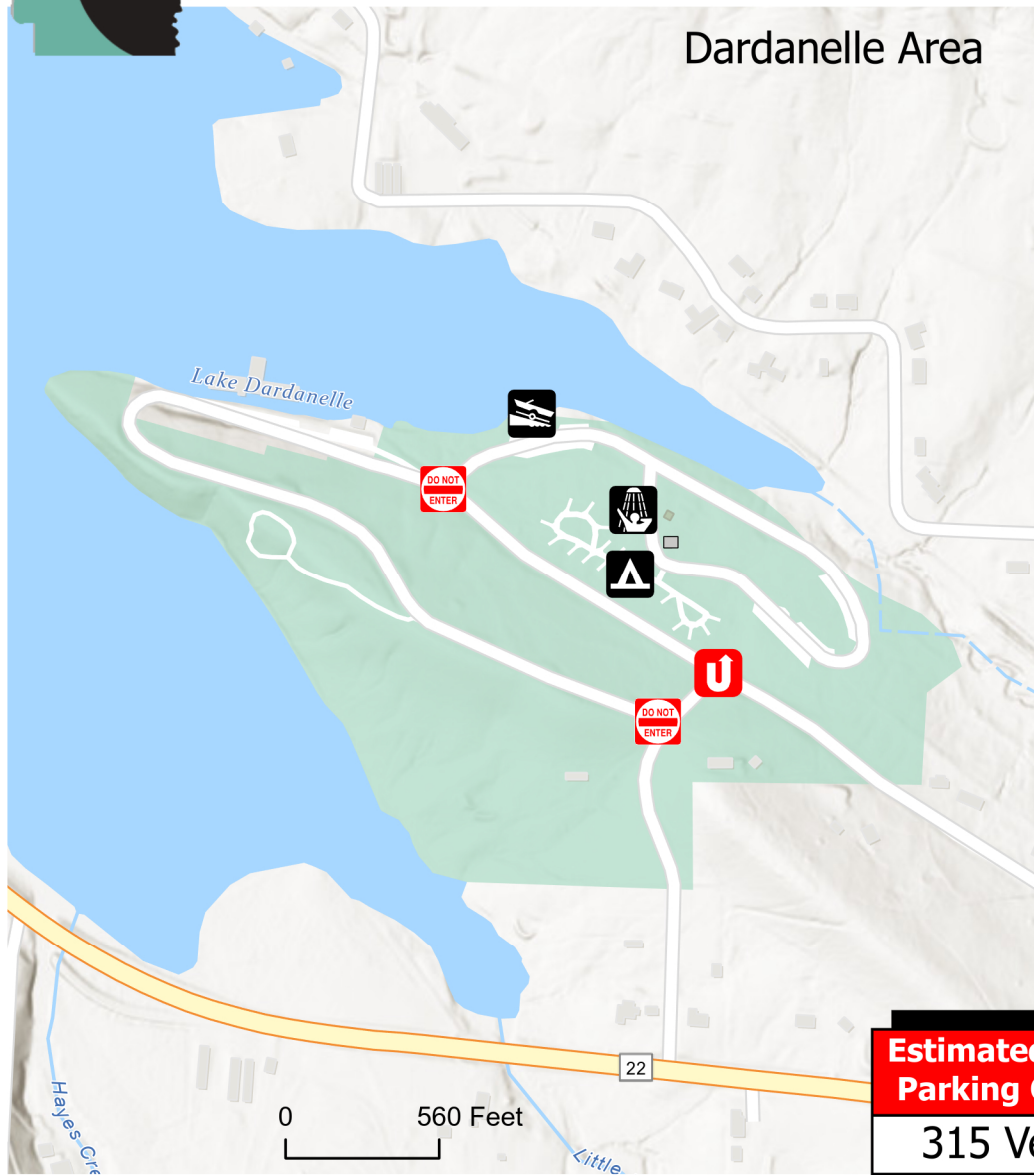

Each park has set maximum capacity levels to ensure guest safety, protection of resources, and stress on infrastructure. For the 2024 eclipse event, entry will be first-come, first served. When the park is full, further entry may not be allowed.

**LAKE DARDANELLE STATE PARK**

- Park Entrance Checkpoint
- Visitor Aid
- Restroom
- Camping
- Boat Ramp
- Visitor Information
- No Entry
- Bathhouse
- Lodging

This map was created by the Arkansas State Parks Information & Innovation Section to visualize general location(s) of subject property in relation to properties owned, leased, or otherwise managed by the Arkansas Department of Parks, Heritage, & Tourism. Unauthorized use of this map is prohibited.

Arkansas State Parks  
1 Capitol Mall - Little Rock, AR 72201  
ArkansasStateParks.com