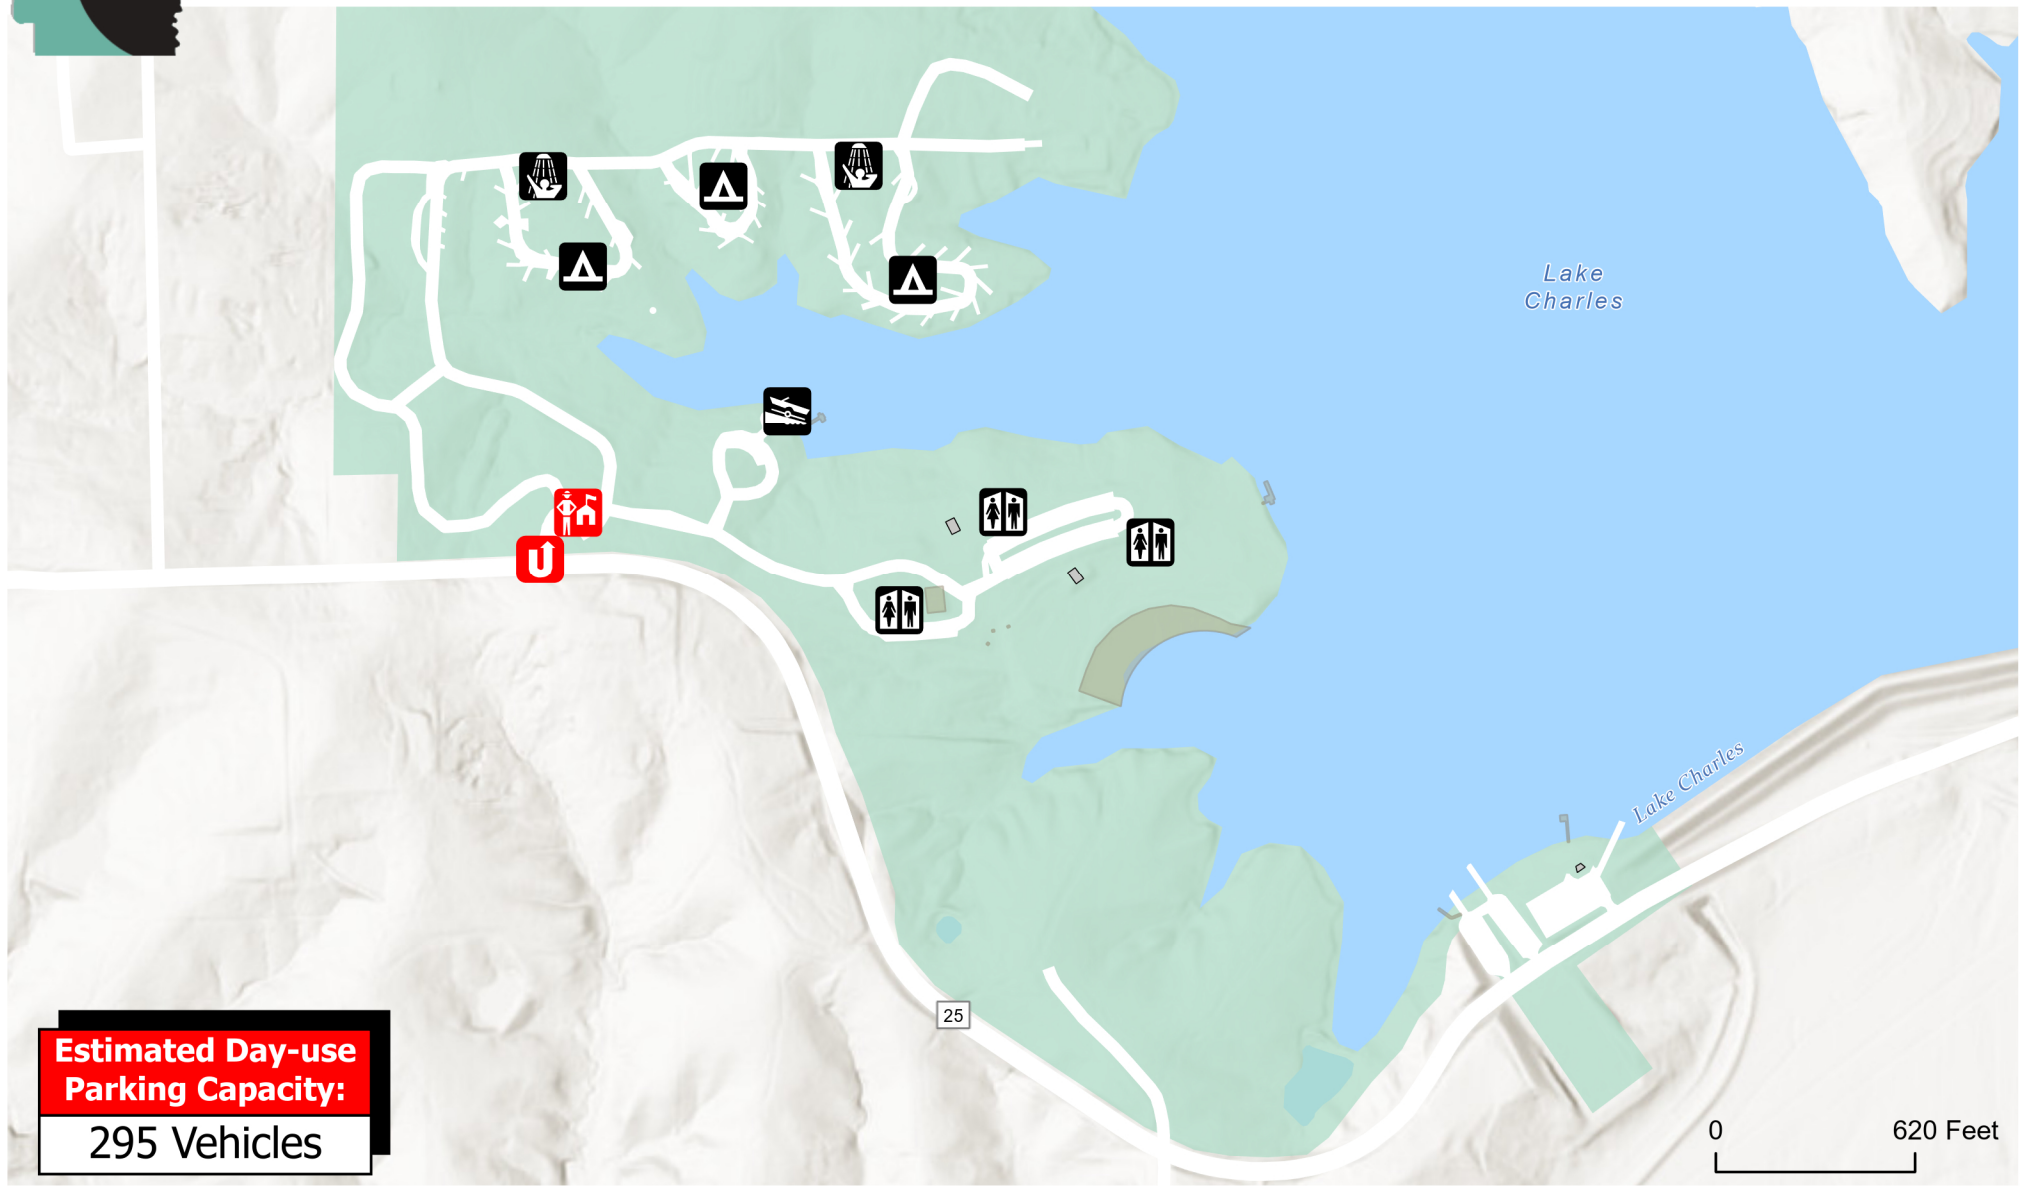

Each park has set maximum capacity levels to ensure guest safety, protection of resources, and stress on infrastructure. For the 2024 eclipse event, entry will be first-come, first served. When the park is full, further entry may not be allowed.

**Estimated Day-use  
Parking Capacity:  
295 Vehicles**

**LAKE CHARLES STATE PARK**

-  Park Entrance Checkpoint
-  Visitor Aid
-  Restroom
-  Camping
-  Boat Ramp
-  Visitor Information
-  No Entry
-  Bathhouse
-  Lodging

This map was created by the Arkansas State Parks Information & Innovation Section to visualize general location(s) of subject property in relation to properties owned, leased, or otherwise managed by the Arkansas Department of Parks, Heritage, & Tourism. Unauthorized use of this map is prohibited.

Arkansas State Parks  
1 Capitol Mall - Little Rock, AR 72201  
ArkansasStateParks.com