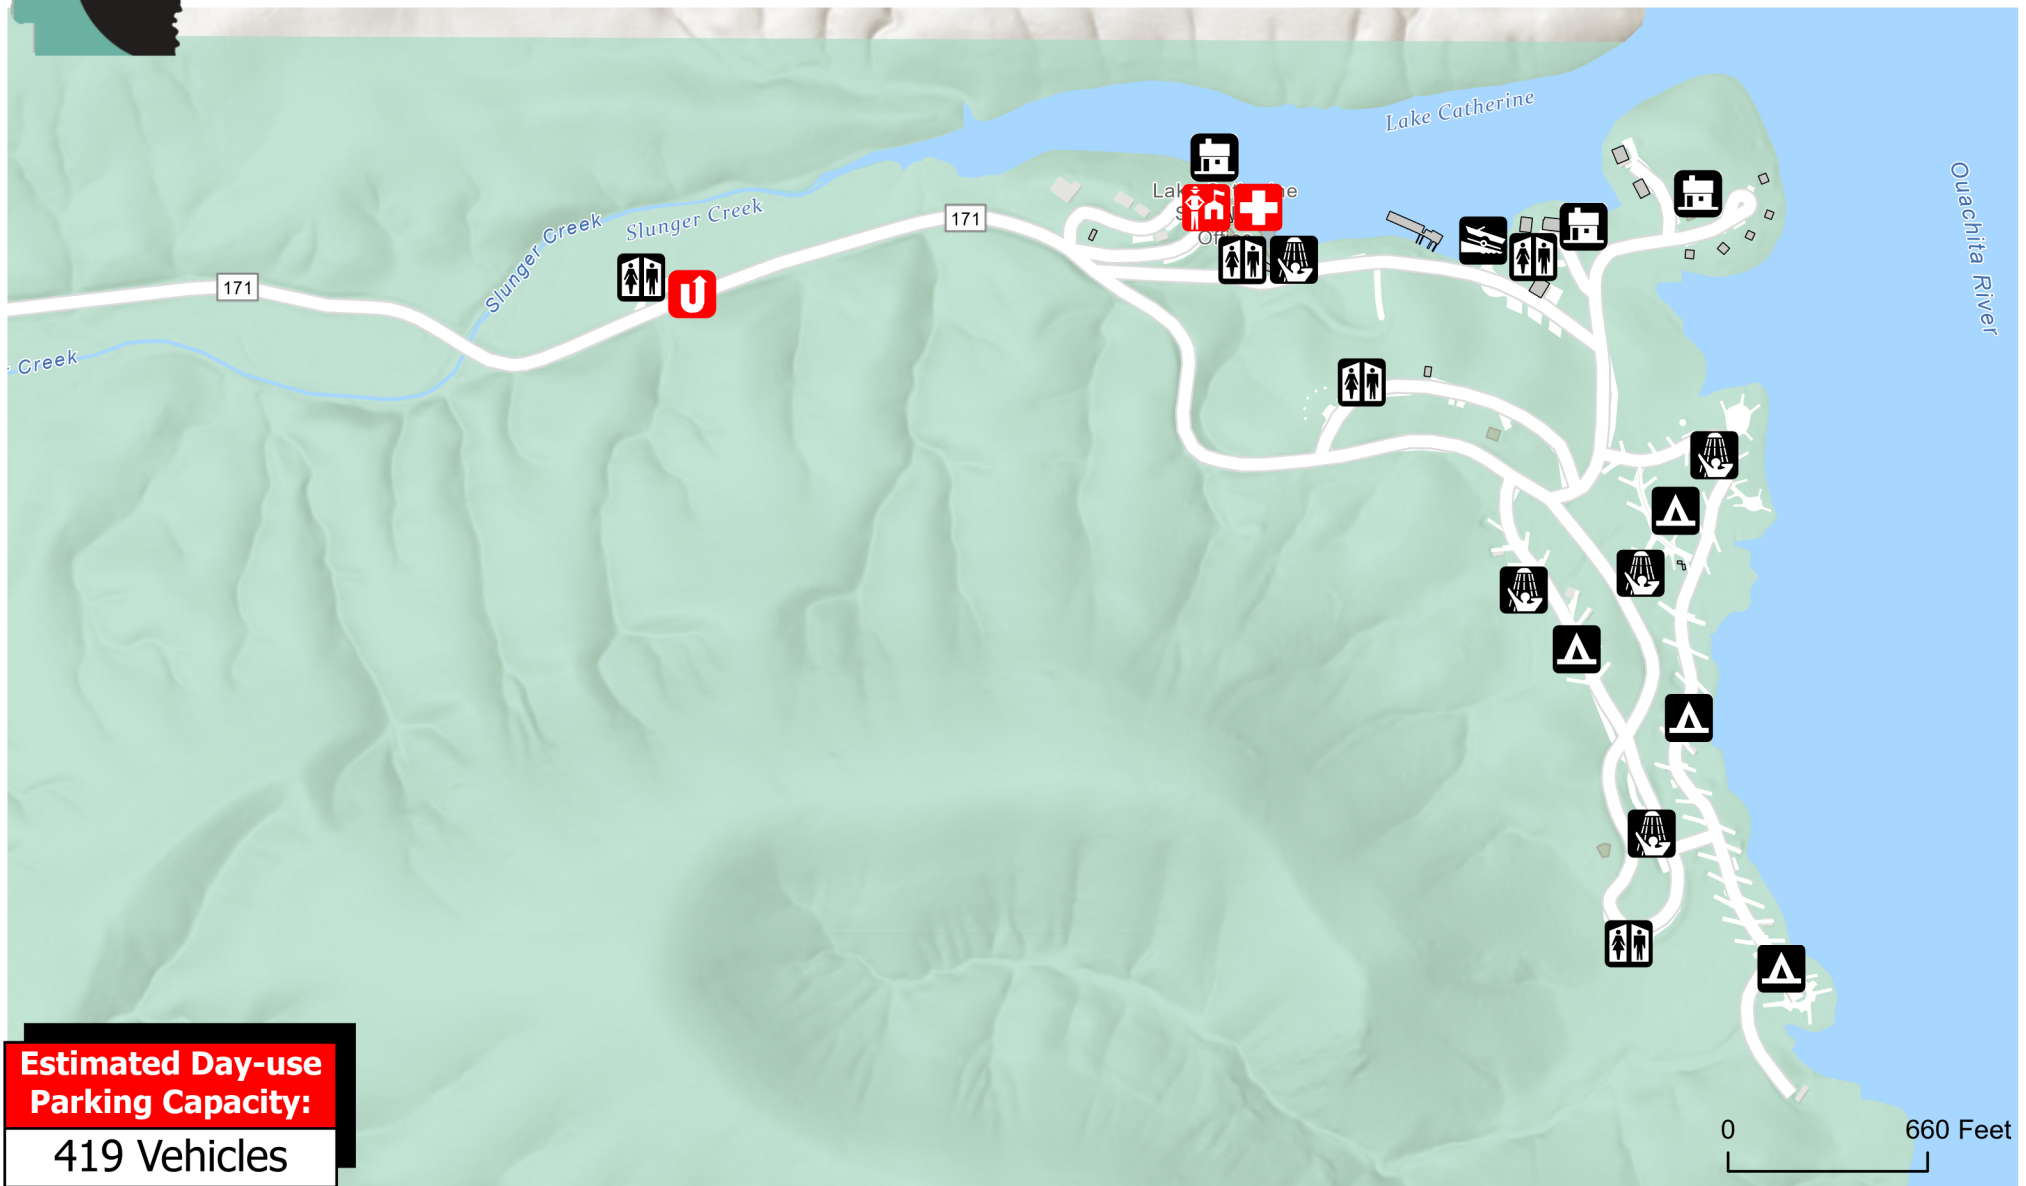

Each park has set maximum capacity levels to ensure guest safety, protection of resources, and stress on infrastructure. For the 2024 eclipse event, entry will be first-come, first served. When the park is full, further entry may not be allowed.

**Estimated Day-use  
Parking Capacity:  
419 Vehicles**

**LAKE CATHERINE STATE PARK**

-  Park Entrance Checkpoint
-  Visitor Aid
-  Restroom
-  Camping
-  Boat Ramp
-  Visitor Information
-  No Entry
-  Bathhouse
-  Lodging

This map was created by the Arkansas State Parks Information & Innovation Section to visualize general location(s) of subject property in relation to properties owned, leased, or otherwise managed by the Arkansas Department of Parks, Heritage, & Tourism. Unauthorized use of this map is prohibited.

Arkansas State Parks  
1 Capitol Mall - Little Rock, AR 72201  
ArkansasStateParks.com