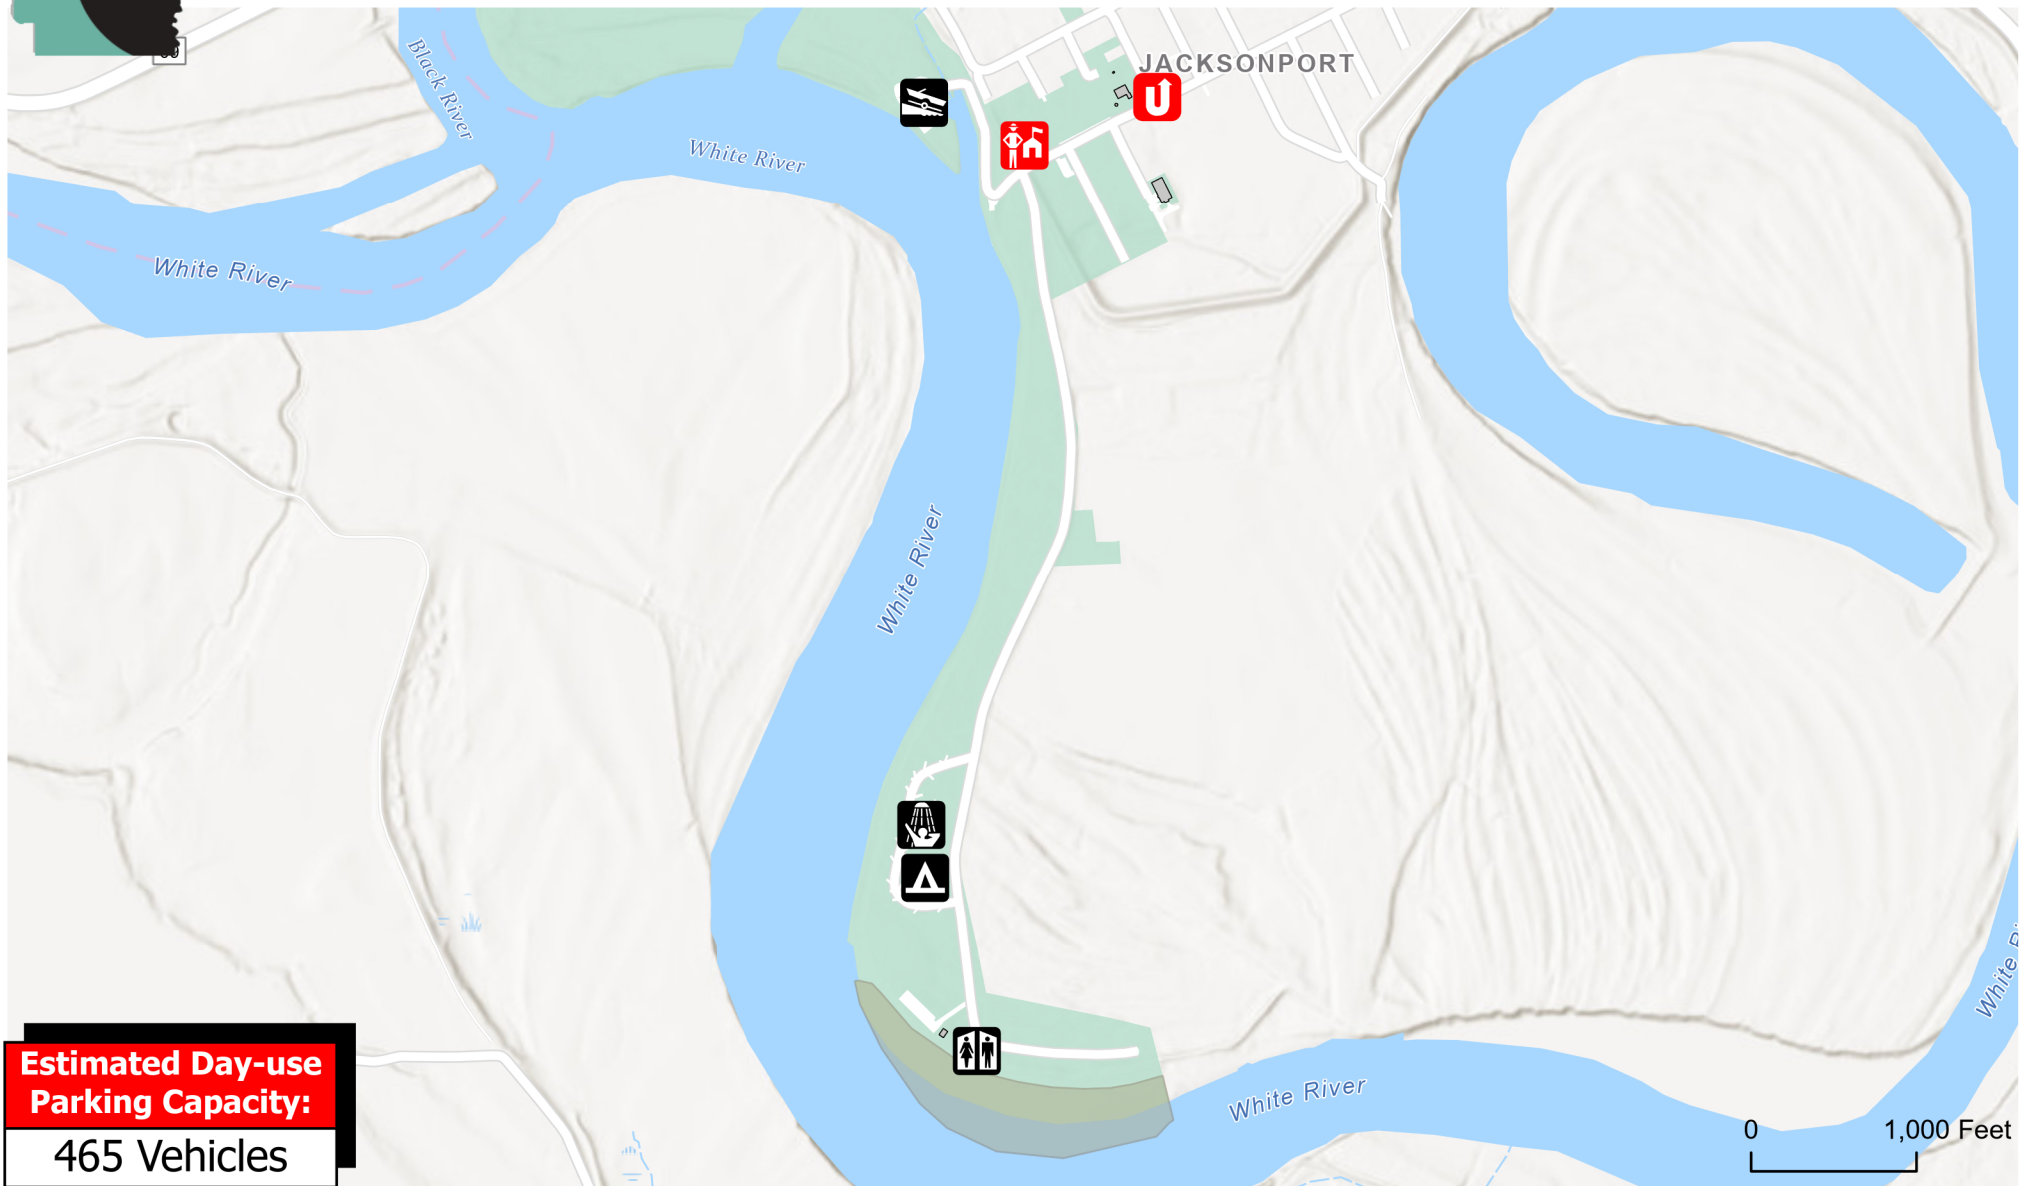

Each park has set maximum capacity levels to ensure guest safety, protection of resources, and stress on infrastructure. For the 2024 eclipse event, entry will be first-come, first served. When the park is full, further entry may not be allowed.

**Estimated Day-use
Parking Capacity:
465 Vehicles**

JACKSONPORT STATE PARK

-  Park Entrance Checkpoint
-  Visitor Aid
-  Restroom
-  Camping
-  Boat Ramp
-  Visitor Information
-  No Entry
-  Bathhouse
-  Lodging

Arkansas State Parks
1 Capitol Mall - Little Rock, AR 72201
ArkansasStateParks.com