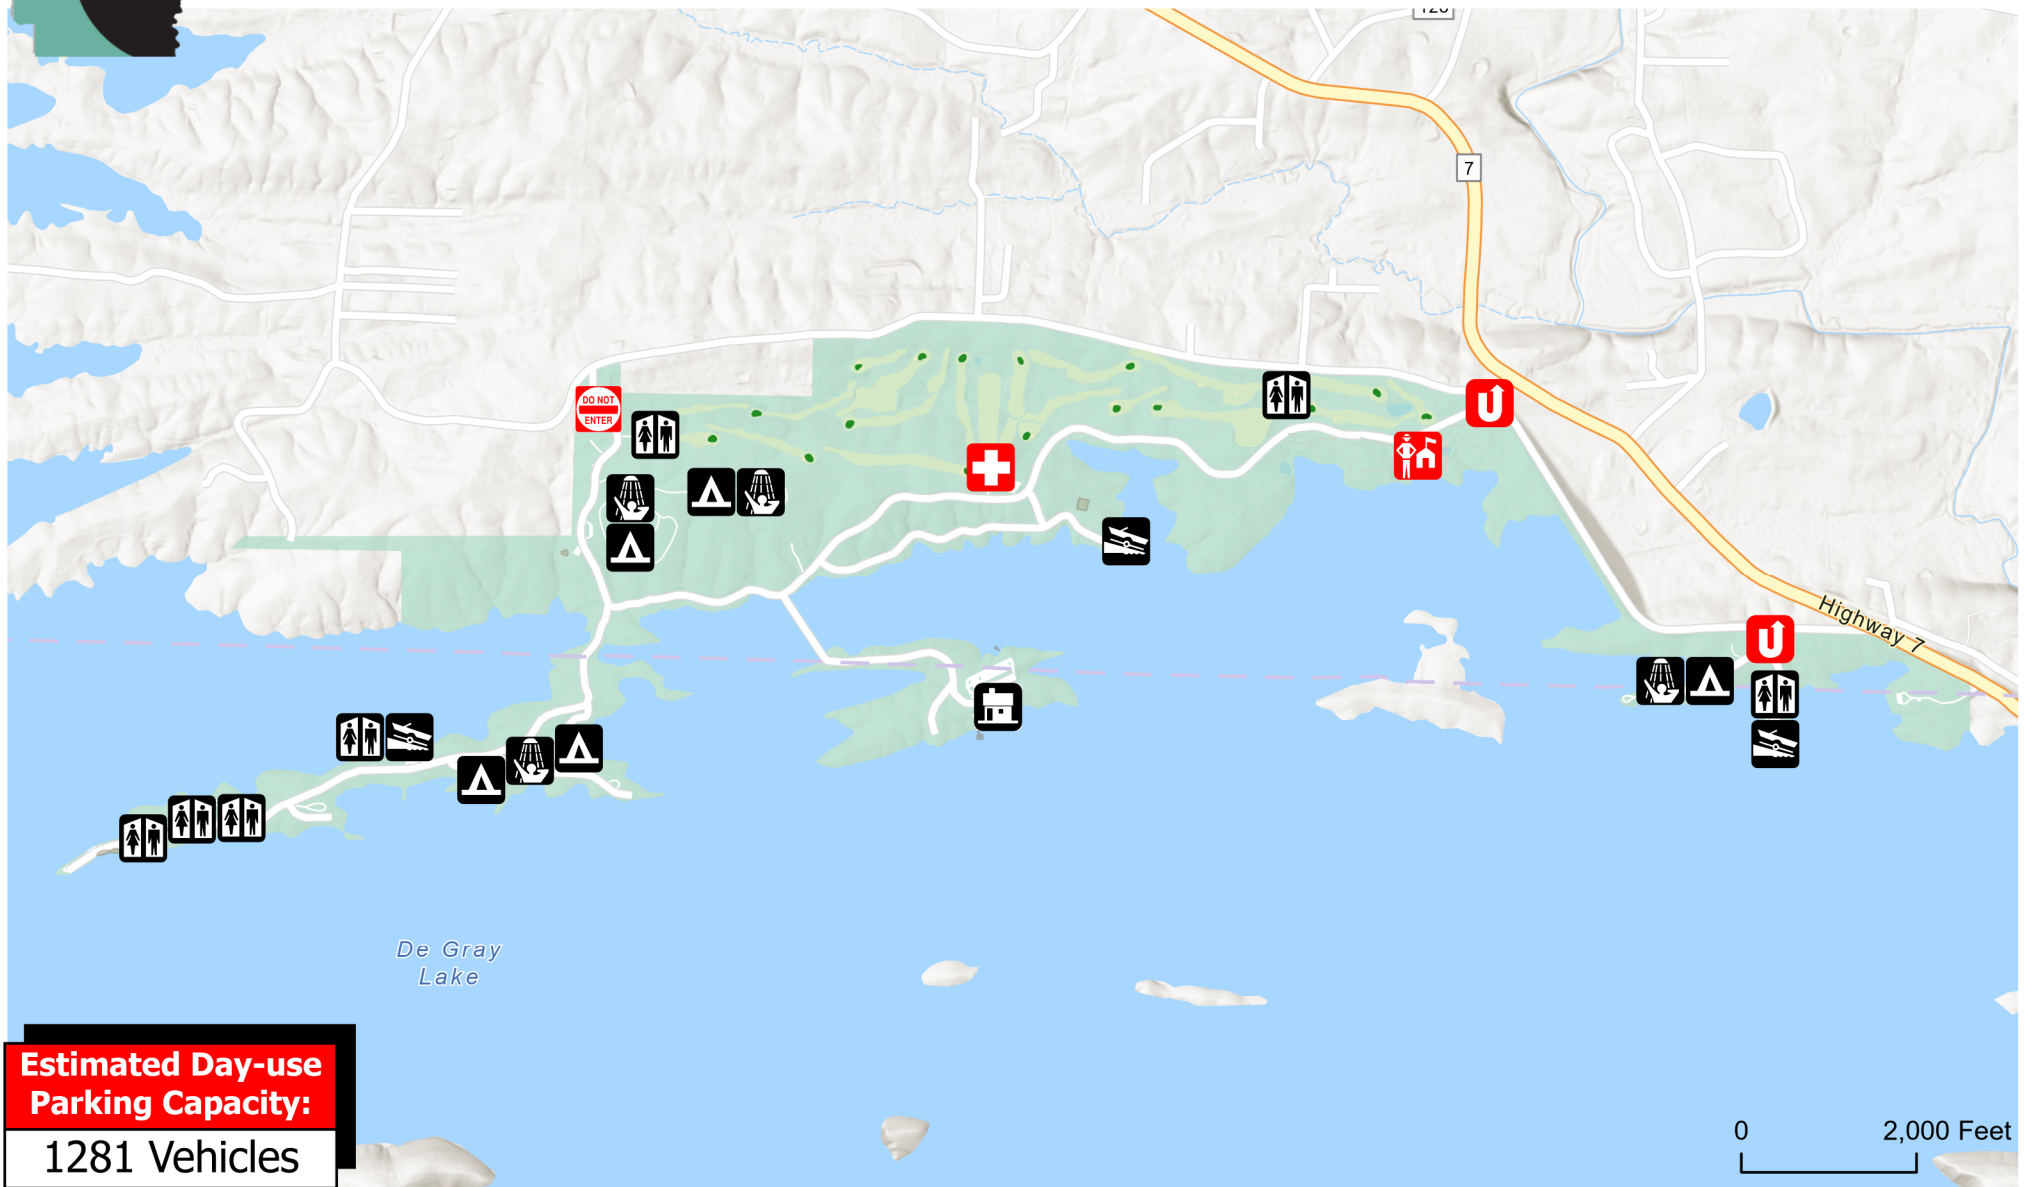

Each park has set maximum capacity levels to ensure guest safety, protection of resources, and stress on infrastructure. For the 2024 eclipse event, entry will be first-come, first served. When the park is full, further entry may not be allowed.

Estimated Day-use Parking Capacity:
1281 Vehicles

0 2,000 Feet

DEGRAY LAKE RESORT STATE PARK

-  Park Entrance Checkpoint
-  Visitor Aid
-  Restroom
-  Camping
-  Boat Ramp
-  Visitor Information
-  No Entry
-  Bathhouse
-  Lodging

This map was created by the Arkansas State Parks Information & Innovation Section to visualize general location(s) of subject property in relation to properties owned, leased, or otherwise managed by the Arkansas Department of Parks, Heritage, & Tourism. Unauthorized use of this map is prohibited.

Arkansas State Parks
1 Capitol Mall - Little Rock, AR 72201
ArkansasStateParks.com