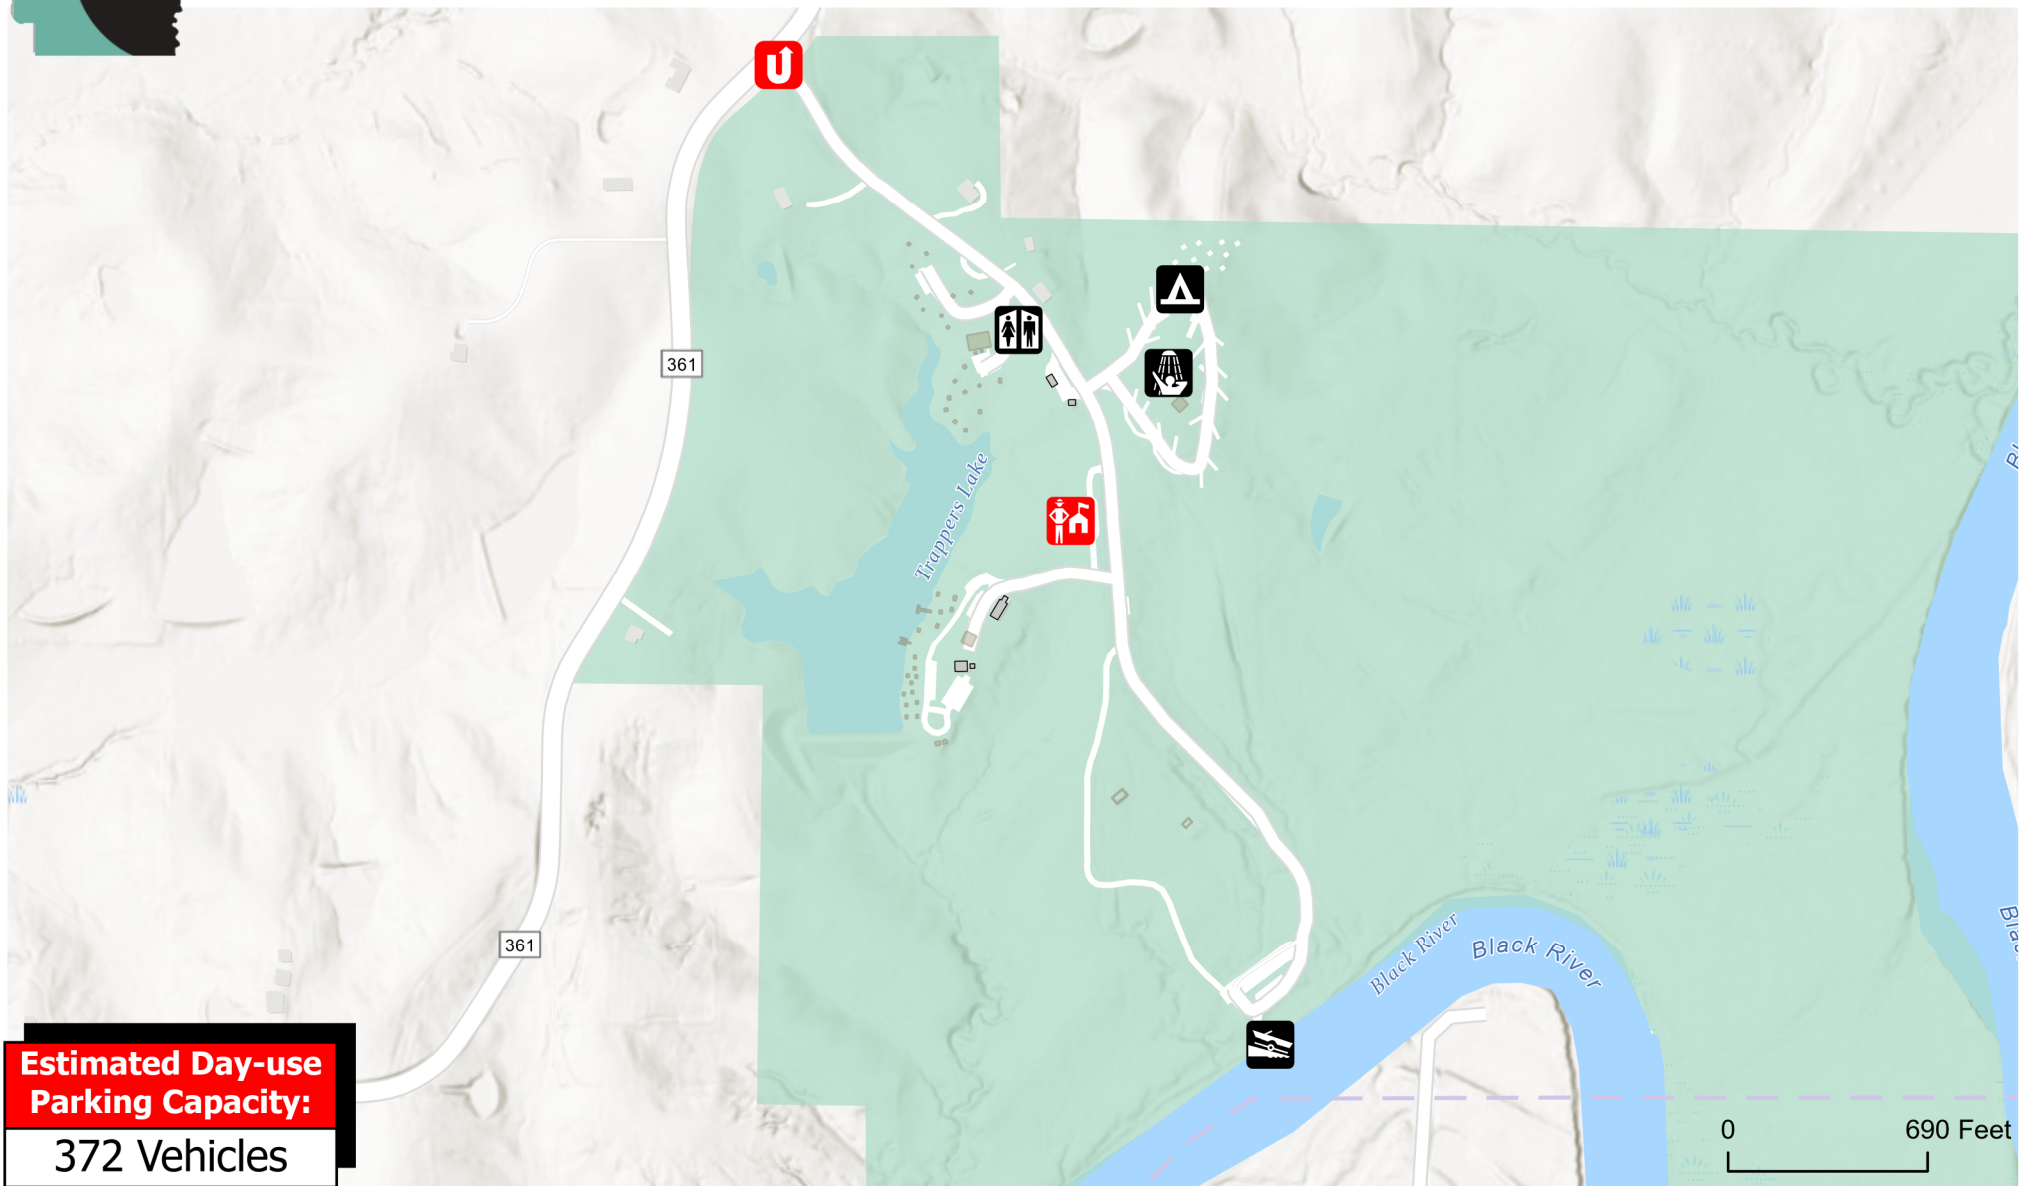

Each park has set maximum capacity levels to ensure guest safety, protection of resources, and stress on infrastructure. For the 2024 eclipse event, entry will be first-come, first served. When the park is full, further entry may not be allowed.

**Estimated Day-use
Parking Capacity:
372 Vehicles**

DAVIDSONVILLE HISTORIC STATE PARK

-  Park Entrance Checkpoint
-  Visitor Aid
-  Restroom
-  Camping
-  Boat Ramp
-  Visitor Information
-  No Entry
-  Bathhouse
-  Lodging

This map was created by the Arkansas State Parks Information & Innovation Section to visualize general location(s) of subject property in relation to properties owned, leased, or otherwise managed by the Arkansas Department of Parks, Heritage, & Tourism. Unauthorized use of this map is prohibited.