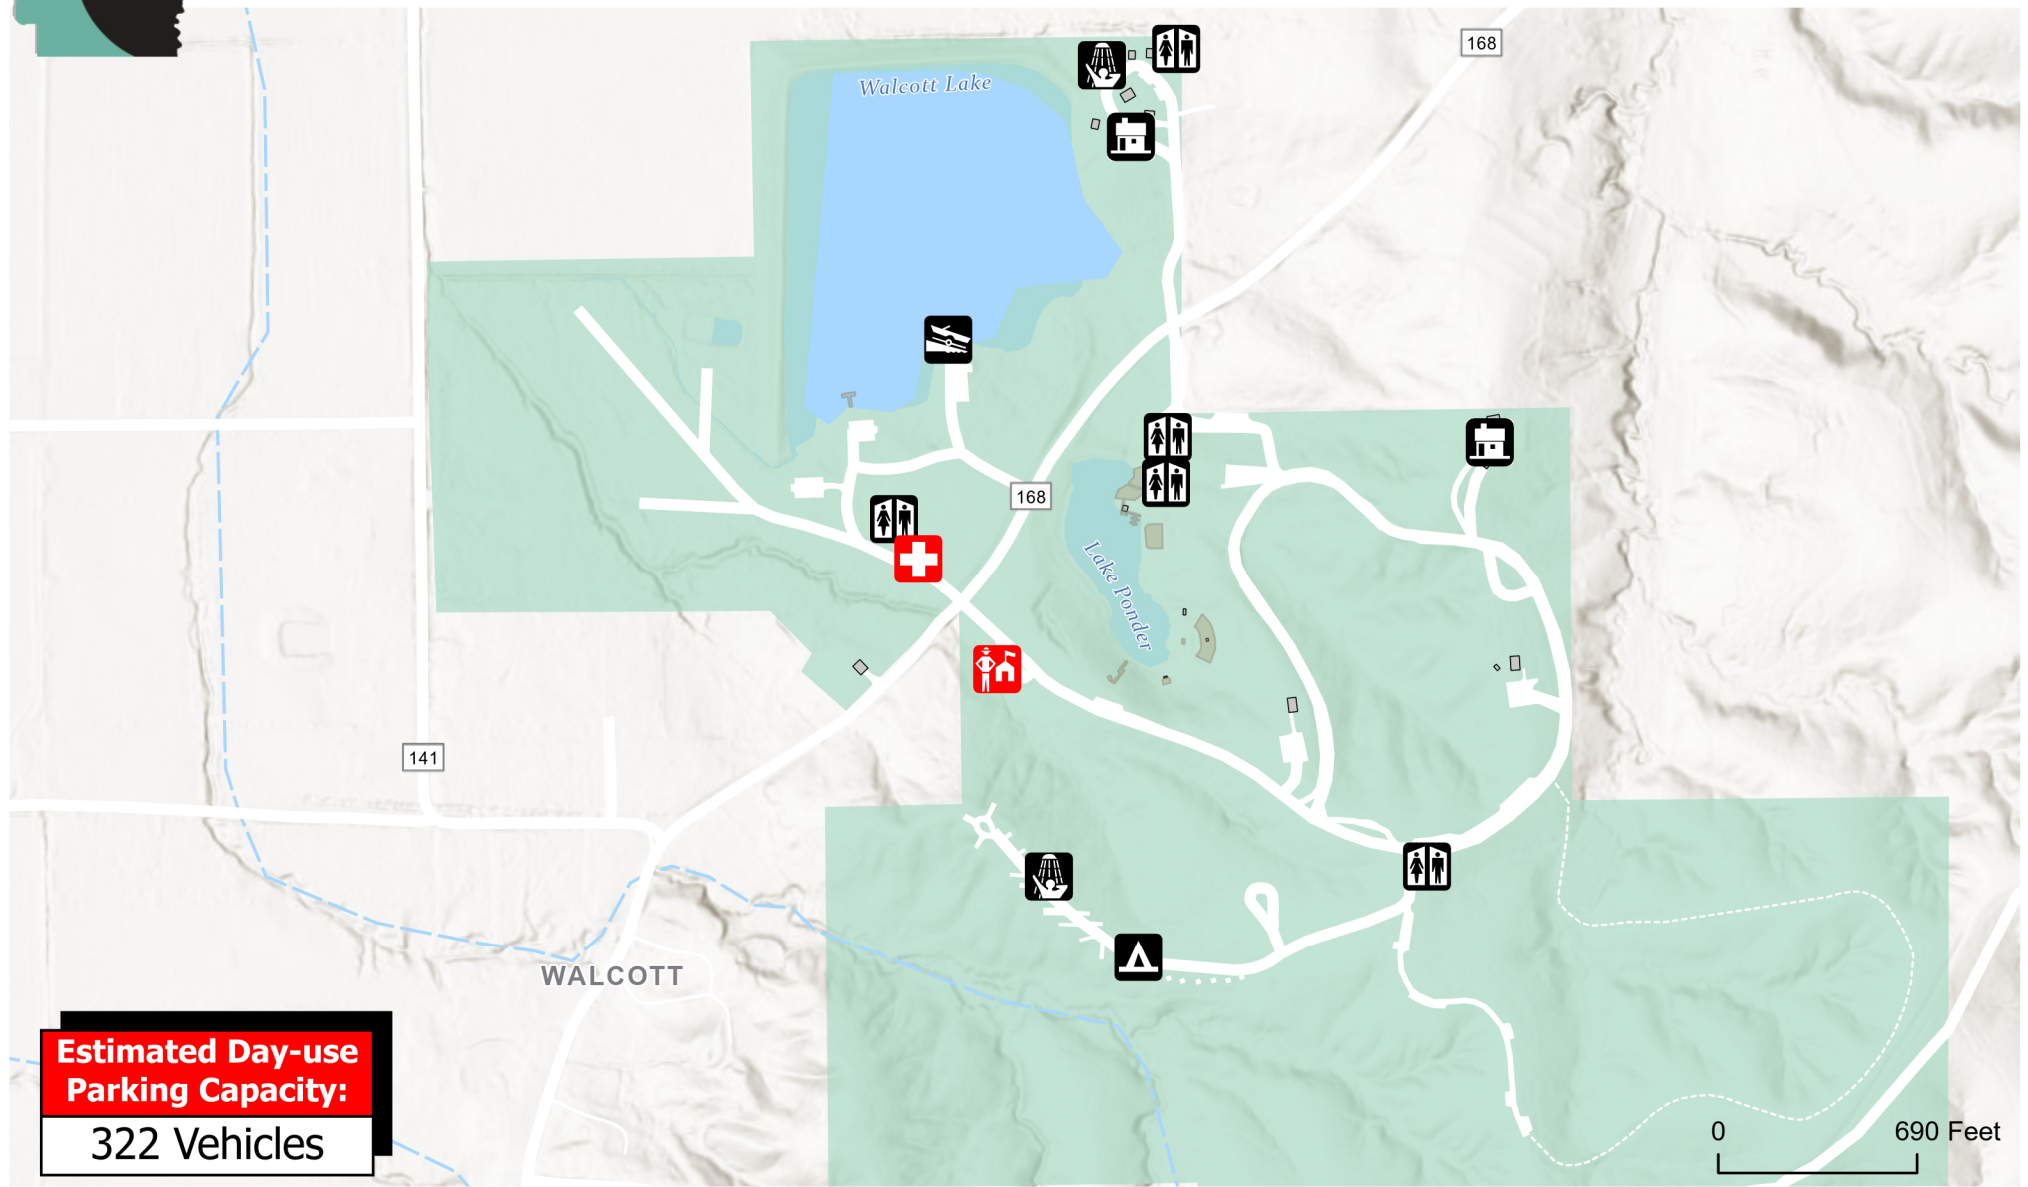

Each park has set maximum capacity levels to ensure guest safety, protection of resources, and stress on infrastructure. For the 2024 eclipse event, entry will be first-come, first served. When the park is full, further entry may not be allowed.

**Estimated Day-use
Parking Capacity:
322 Vehicles**

CROWLEY'S RIDGE STATE PARK

-  Park Entrance Checkpoint
-  Visitor Aid
-  Restroom
-  Camping
-  Boat Ramp
-  Visitor Information
-  No Entry
-  Bathhouse
-  Lodging

This map was created by the Arkansas State Parks Information & Innovation Section to visualize general location(s) of subject property in relation to properties owned, leased, or otherwise managed by the Arkansas Department of Parks, Heritage, & Tourism. Unauthorized use of this map is prohibited.

Arkansas State Parks
1 Capitol Mall - Little Rock, AR 72201
ArkansasStateParks.com