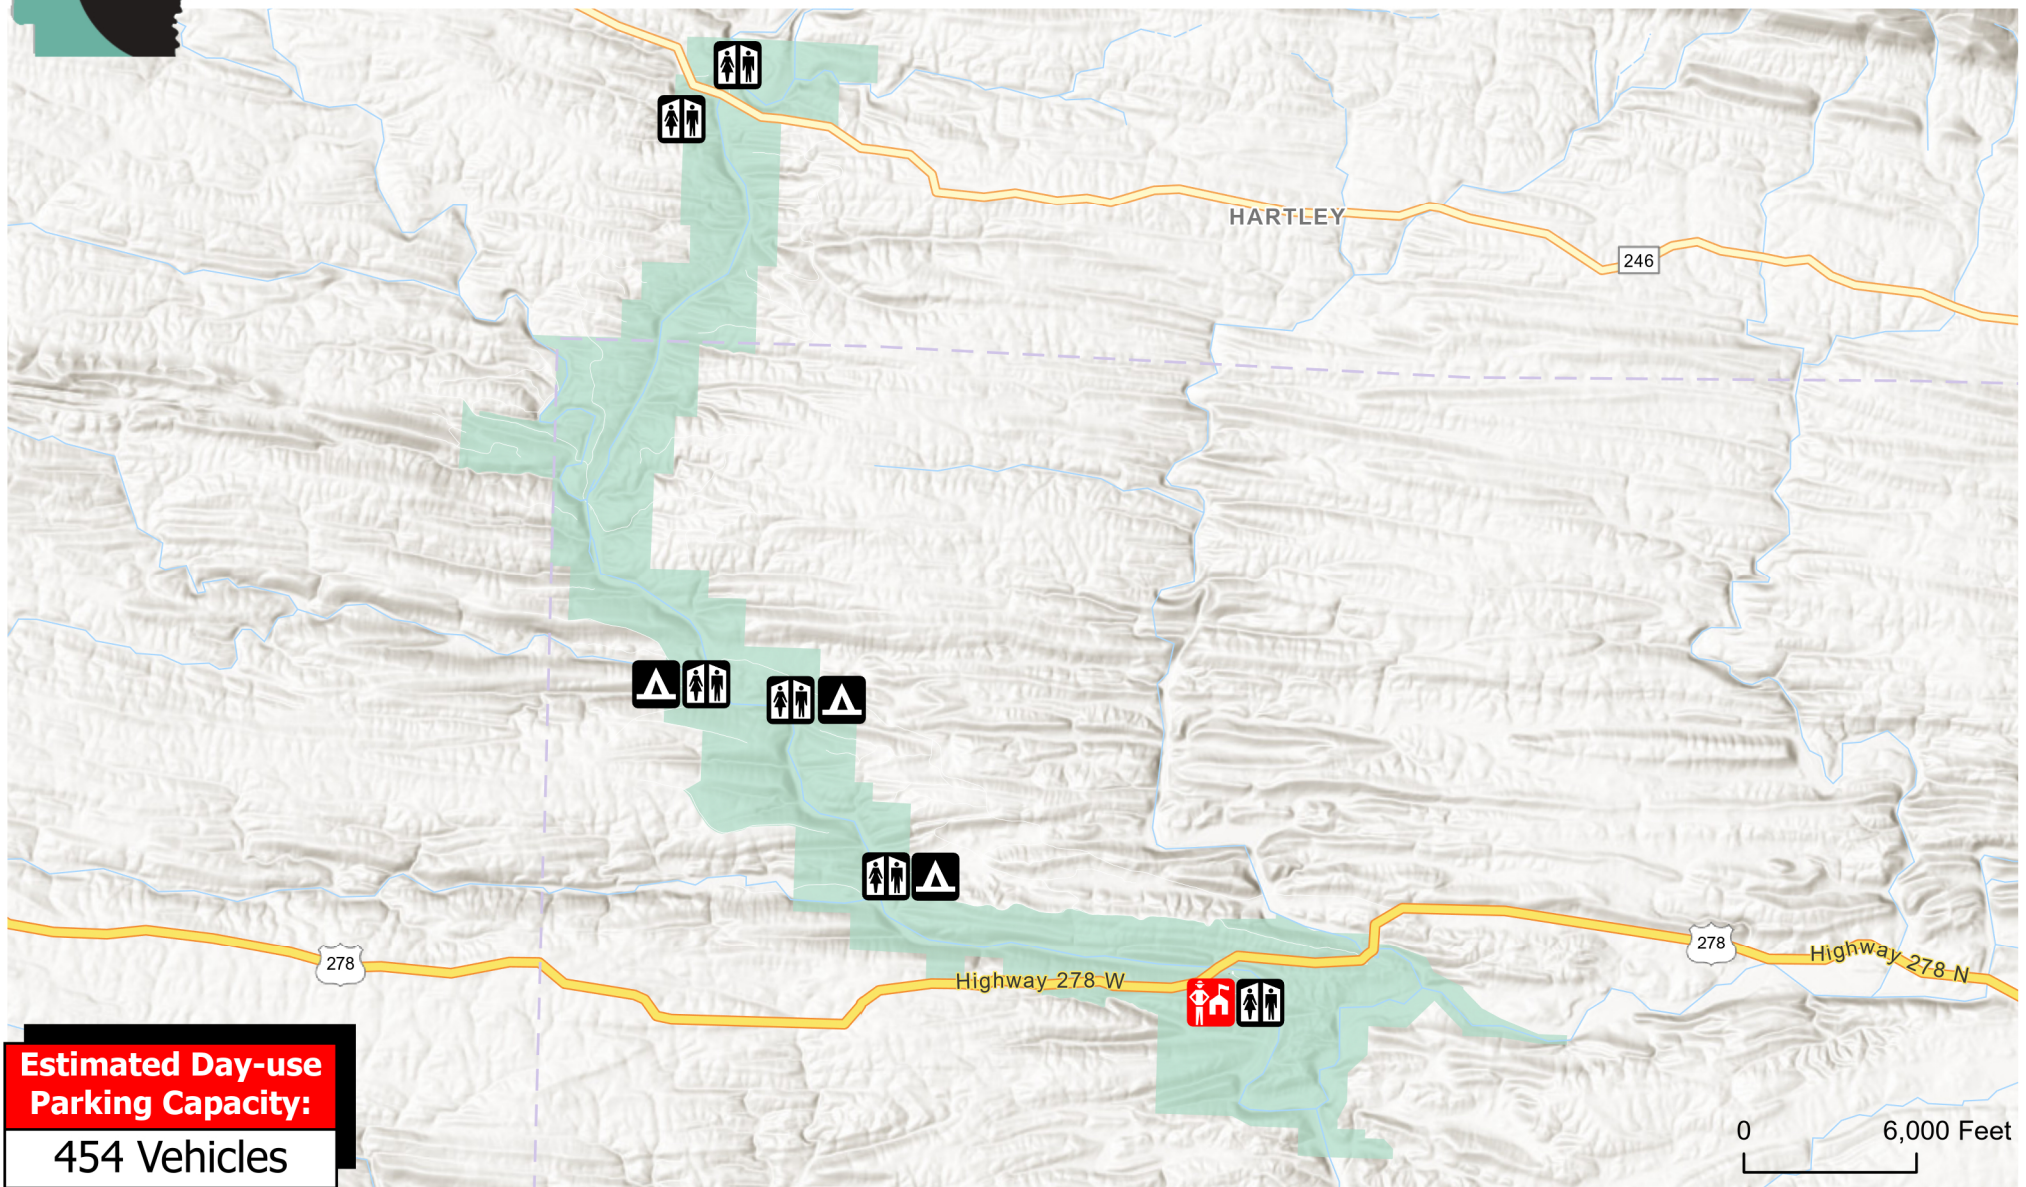

Each park has set maximum capacity levels to ensure guest safety, protection of resources, and stress on infrastructure. For the 2024 eclipse event, entry will be first-come, first served. When the park is full, further entry may not be allowed.

**Estimated Day-use
Parking Capacity:
454 Vehicles**

COSSATOT RIVER STATE PARK-NATURAL AREA

-  Park Entrance Checkpoint
-  Visitor Aid
-  Restroom
-  Camping
-  Boat Ramp
-  Visitor Information
-  No Entry
-  Bathhouse
-  Lodging