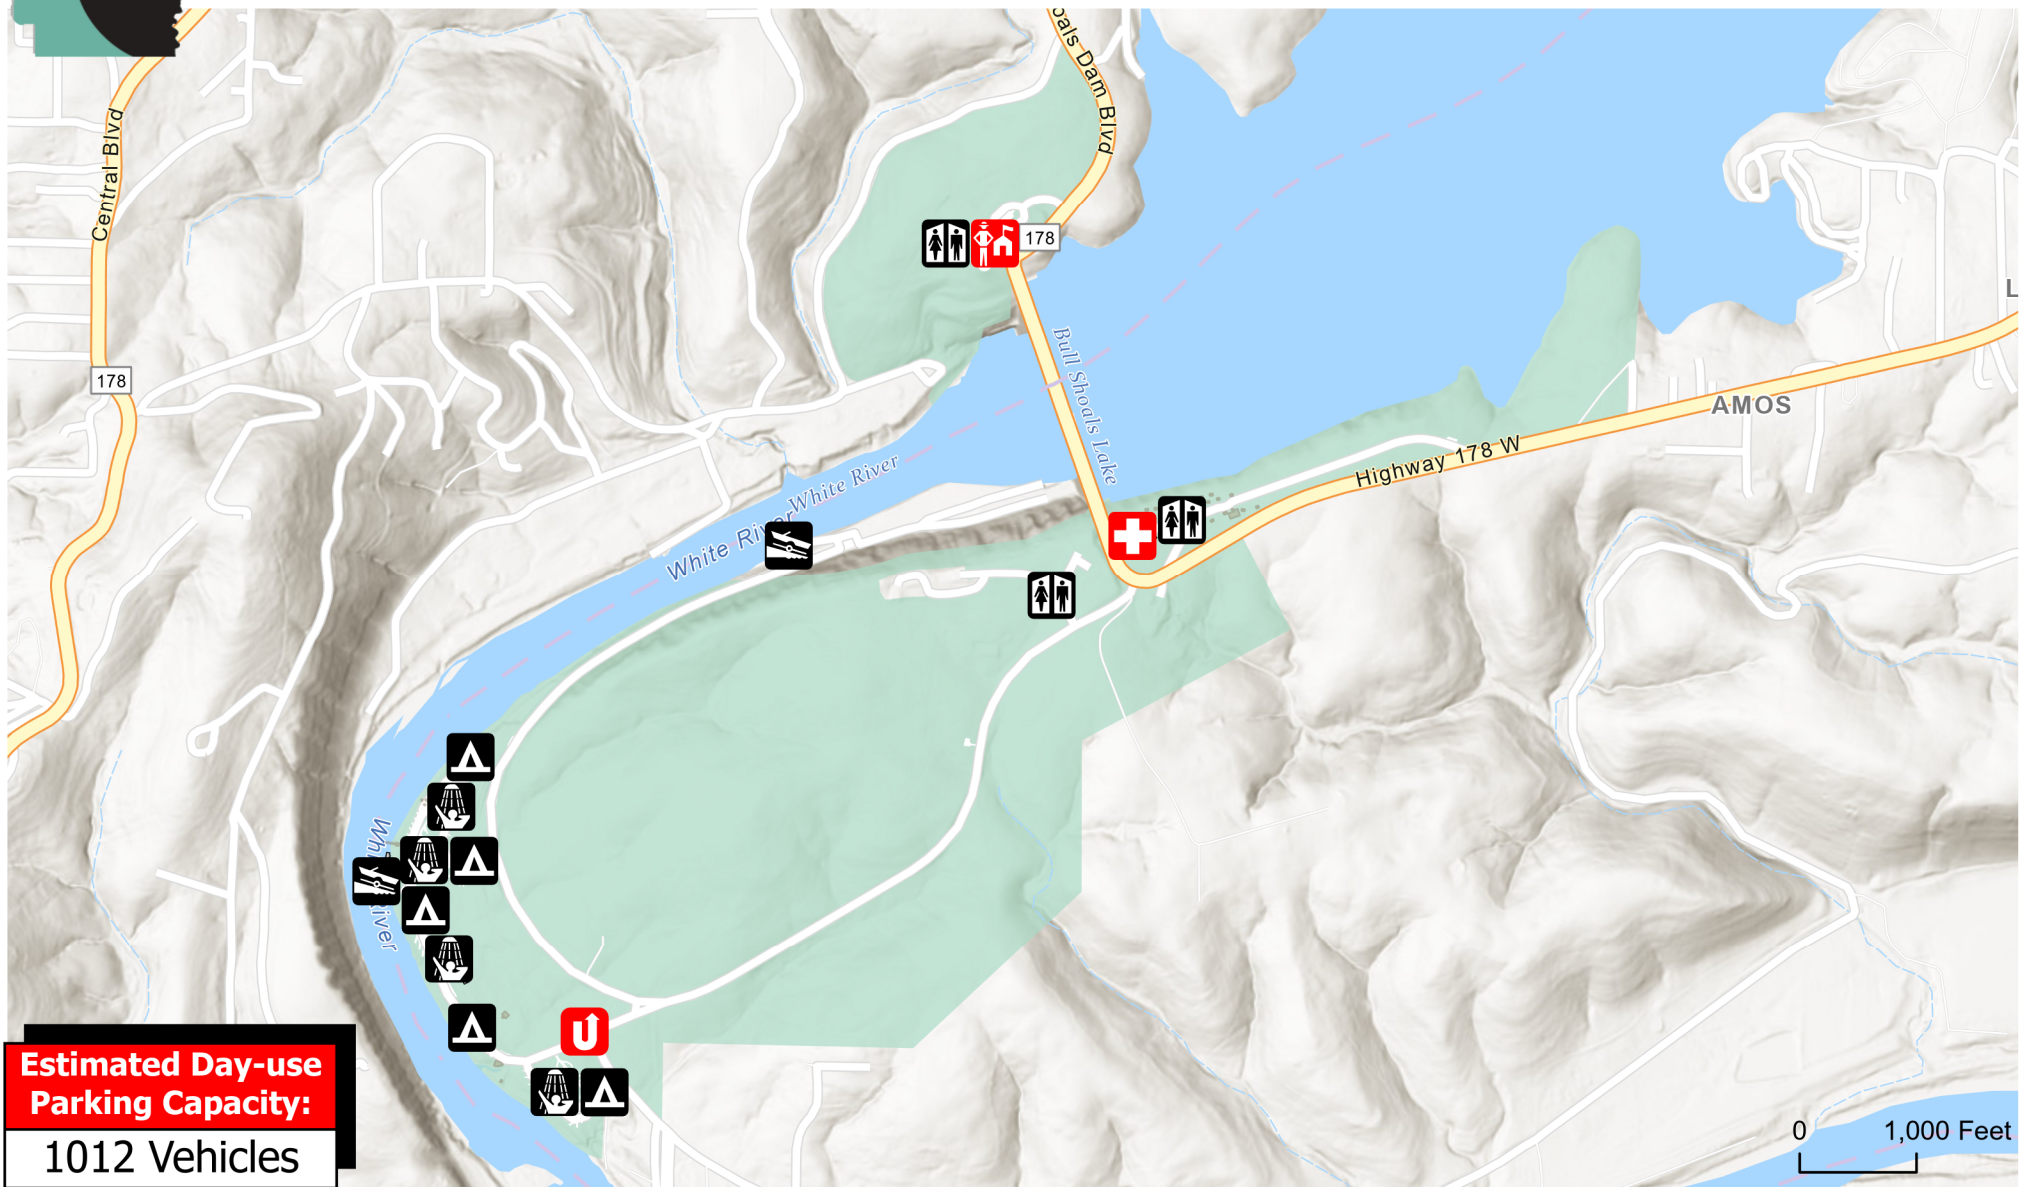

Each park has set maximum capacity levels to ensure guest safety, protection of resources, and stress on infrastructure. For the 2024 eclipse event, entry will be first-come, first served. When the park is full, further entry may not be allowed.

**Estimated Day-use
Parking Capacity:
1012 Vehicles**

BULL SHOALS-WHITE RIVER STATE PARK

-  Park Entrance Checkpoint
-  Visitor Aid
-  Restroom
-  Camping
-  Boat Ramp
-  No Entry
-  Bathhouse
-  Lodging

This map was created by the Arkansas State Parks Information & Innovation Section to visualize general location(s) of subject property in relation to properties owned, leased, or otherwise managed by the Arkansas Department of Parks, Heritage, & Tourism. Unauthorized use of this map is prohibited.

Arkansas State Parks
1 Capitol Mall - Little Rock, AR 72201
ArkansasStateParks.com