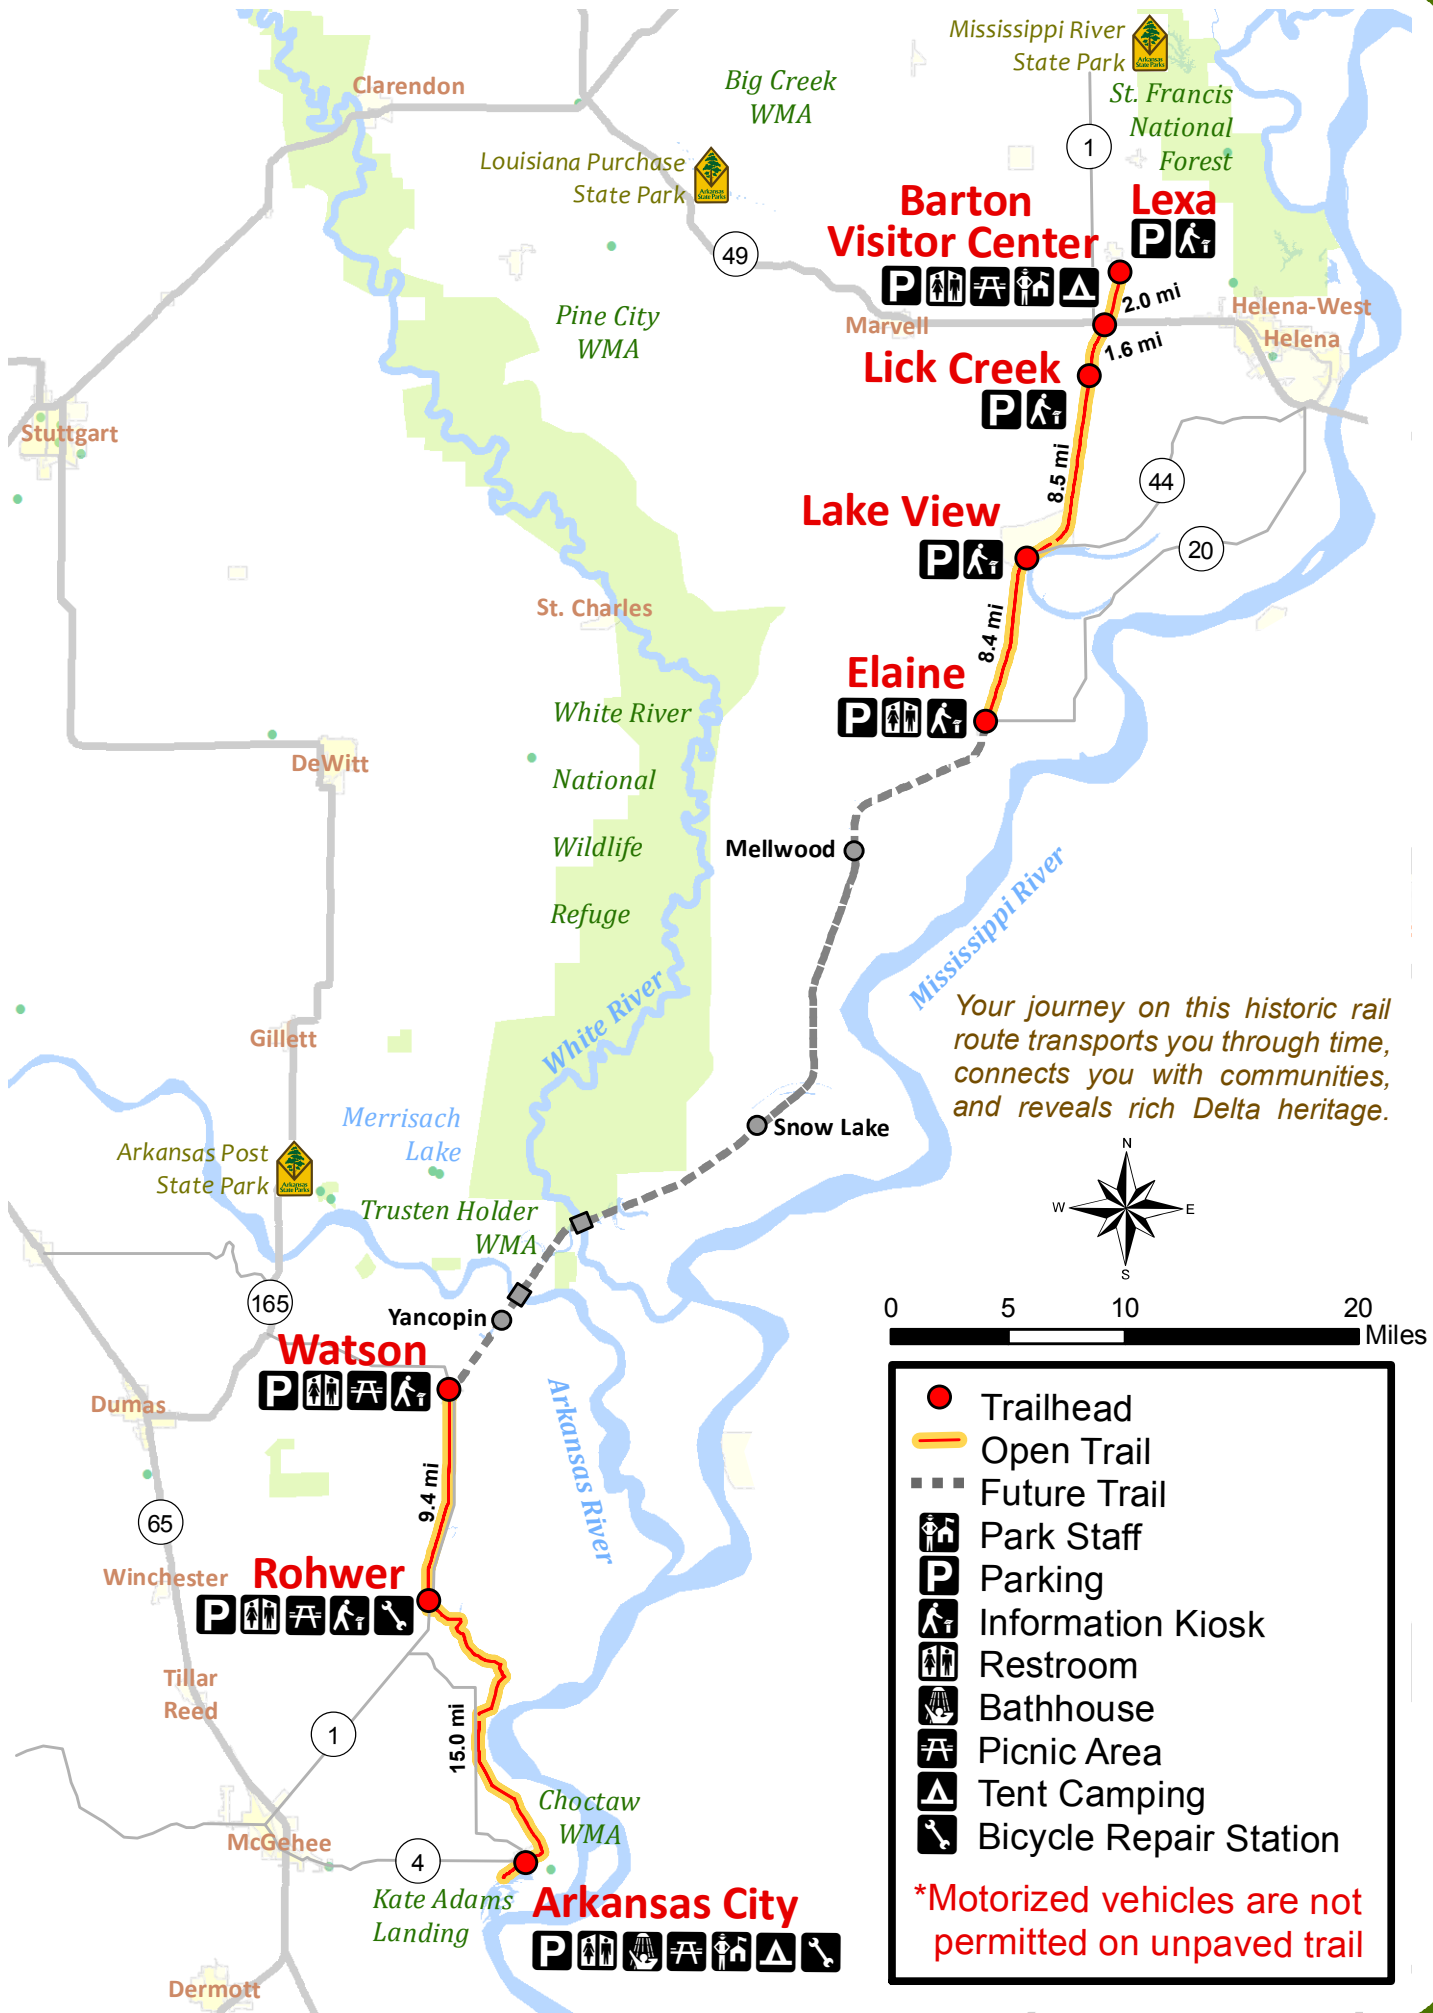

Delta Heritage Trail State Park - Completed Trail

Your journey on this historic rail route transports you through time, connects you with communities, and reveals rich Delta heritage.

- Trailhead
- Open Trail
- Future Trail
- Park Staff
- Parking
- Information Kiosk
- Restroom
- Bathhouse
- Picnic Area
- Tent Camping
- Bicycle Repair Station

*Motorized vehicles are not permitted on unpaved trail