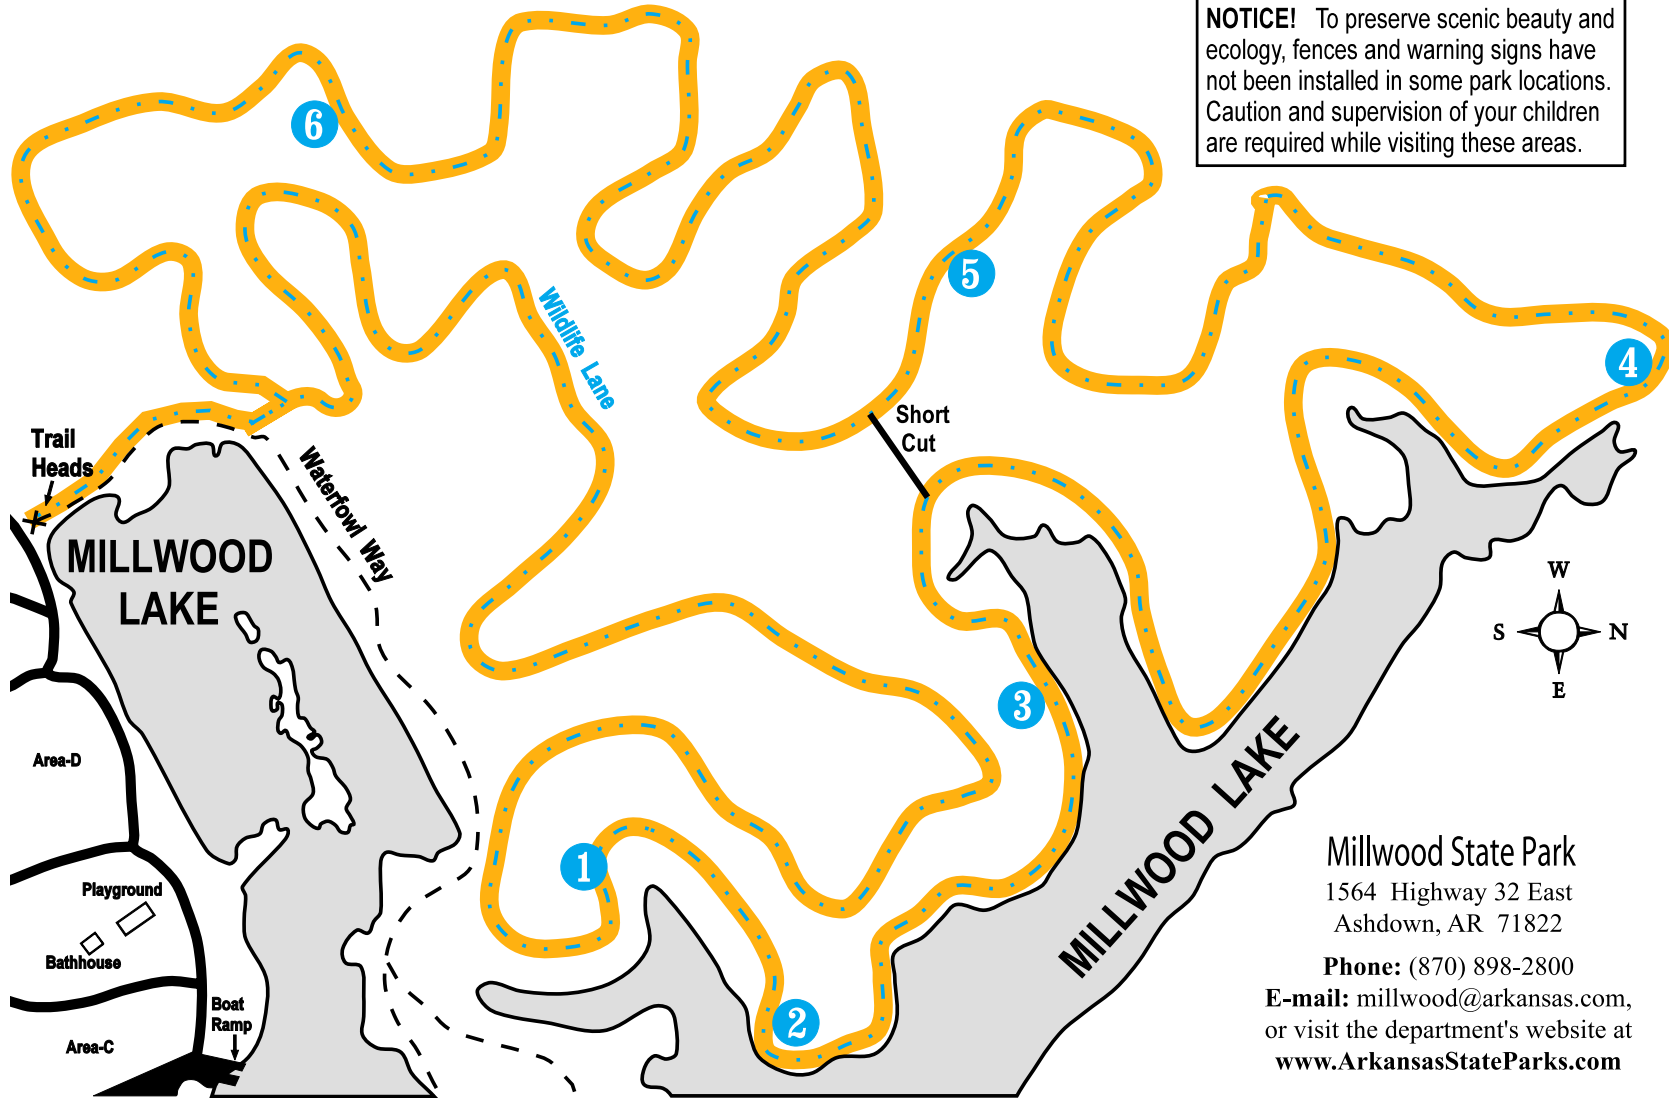

Wildlife Lane - Milwood State Park

NOTICE! To preserve scenic beauty and ecology, fences and warning signs have not been installed in some park locations. Caution and supervision of your children are required while visiting these areas.

Millwood State Park

1564 Highway 32 East
Ashdown, AR 71822

Phone: (870) 898-2800

E-mail: millwood@arkansas.com,
or visit the department's website at
www.ArkansasStateParks.com