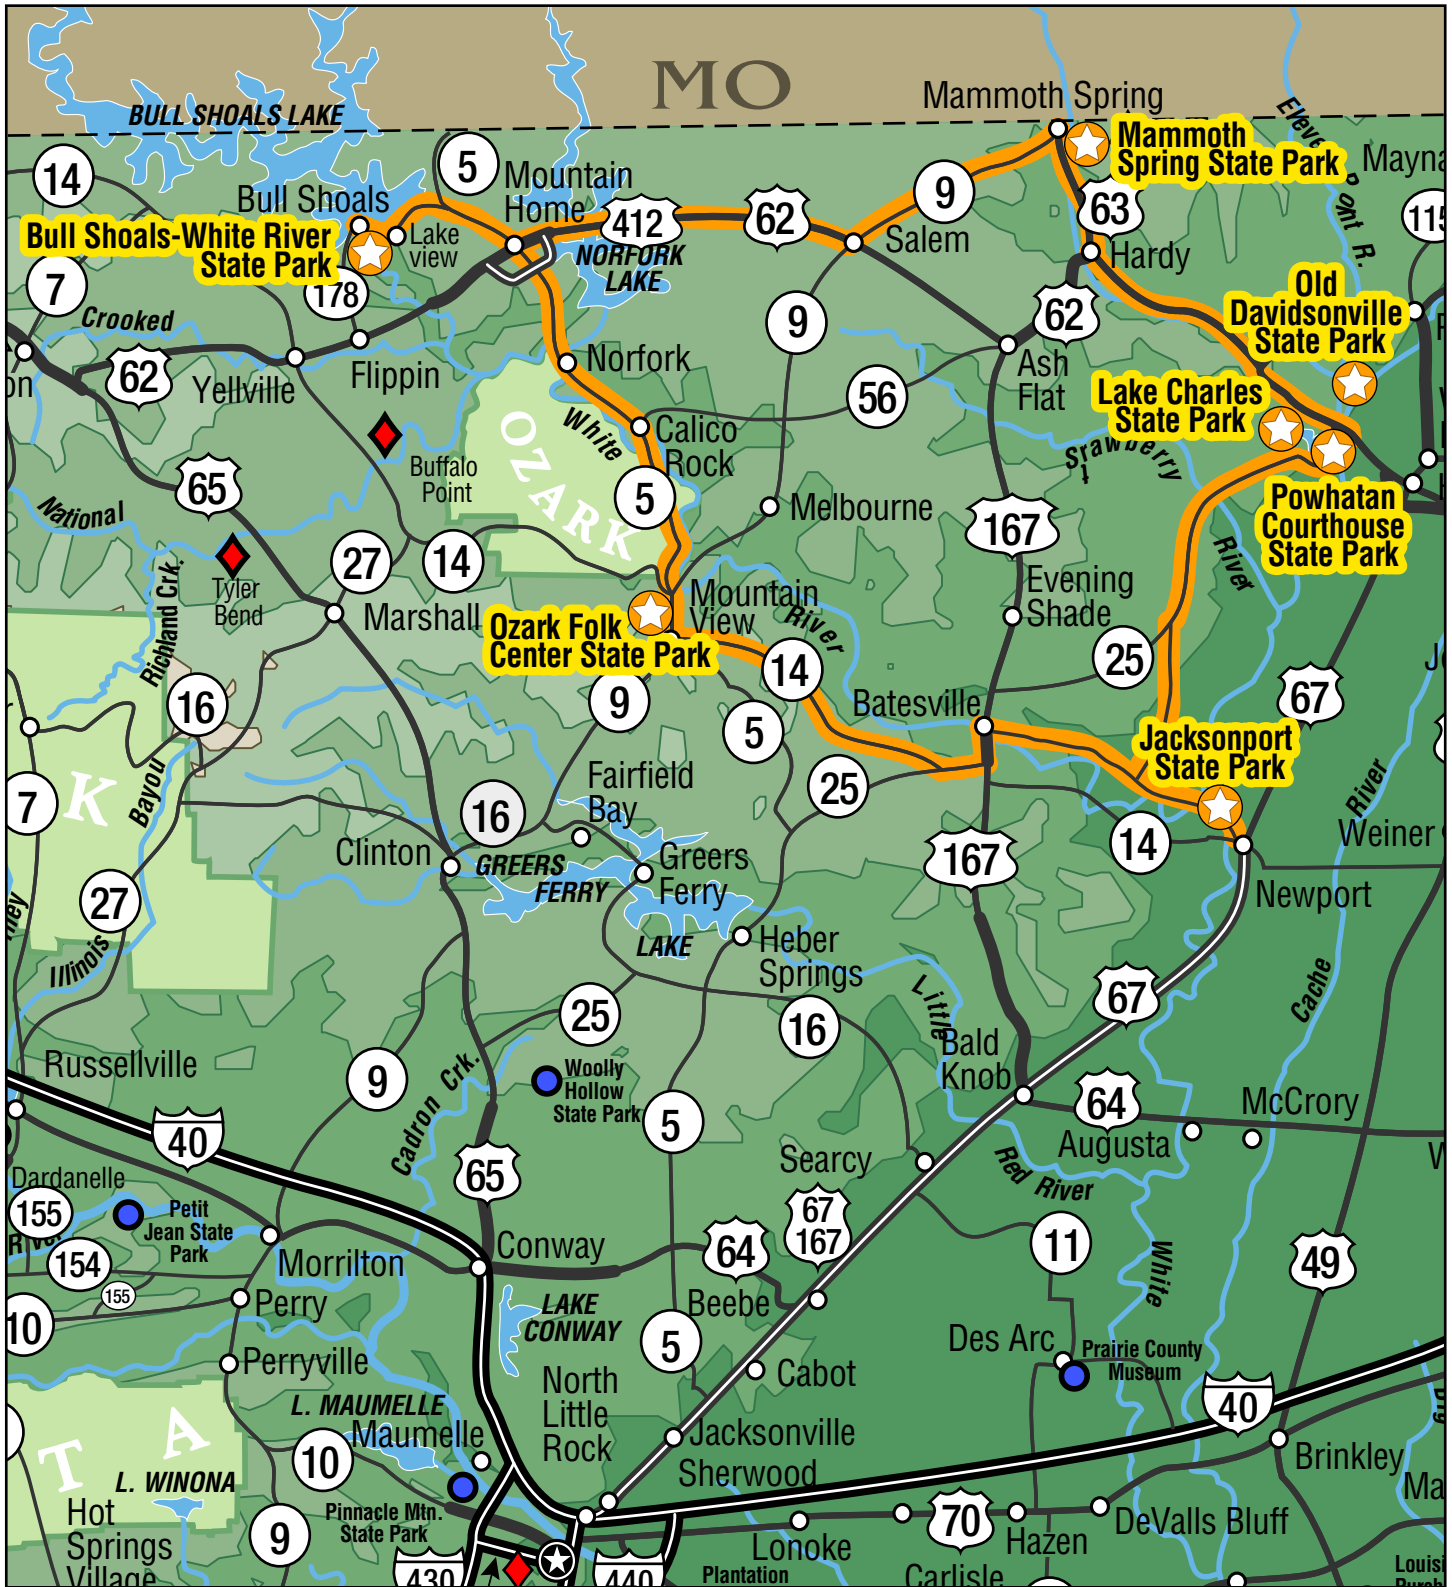

# Ozark Highways

[www.ArkansasStateParks.com](http://www.ArkansasStateParks.com)

- Trip Route
- State Park Along Trip Route
- State Park/Museum
- National Park/Historic Site/Monument
- Tourist Information Center
- Lake/River/Creek/Bayou
- National Forest Area
- Multilane Divided
- Interstate Highway
- U.S. Highway
- State Highway